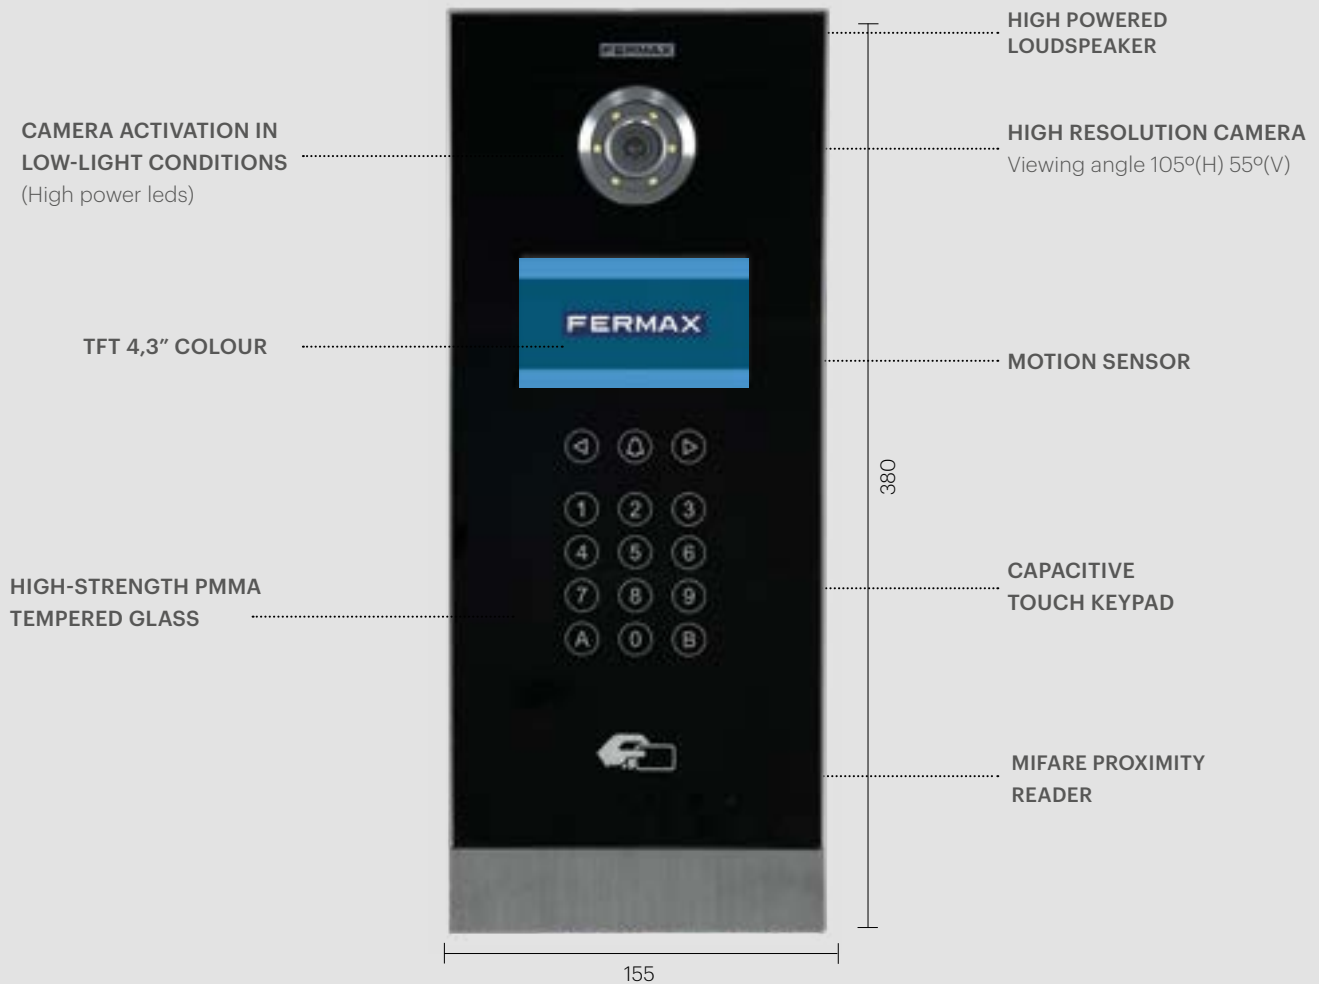

MILO MEET IP PANEL

Dimensions: in mm

ADVANTAGES

- Built-in electronic directory.
- Communication status: calling, busy, etc.
- Possibility to configure up to 4 auxiliary IP cameras.
- RTSP video streaming.
- Backlit keypad.
- Facial recognition.*
- Possibility to integrate a third party proximity reader.
- Possibility to upload a custom image (e.g. image of a property development, company logo...) as part of the carousel of images displayed on the screen.
- Access by PIN code.
- Guest codes.
- Input for automatic door opening in case of fire.
- Forced door alarm and tampering alarm.

* For the configuration of proximity cards and facial recognition, it is required the residential management SW and the key ref.9540.