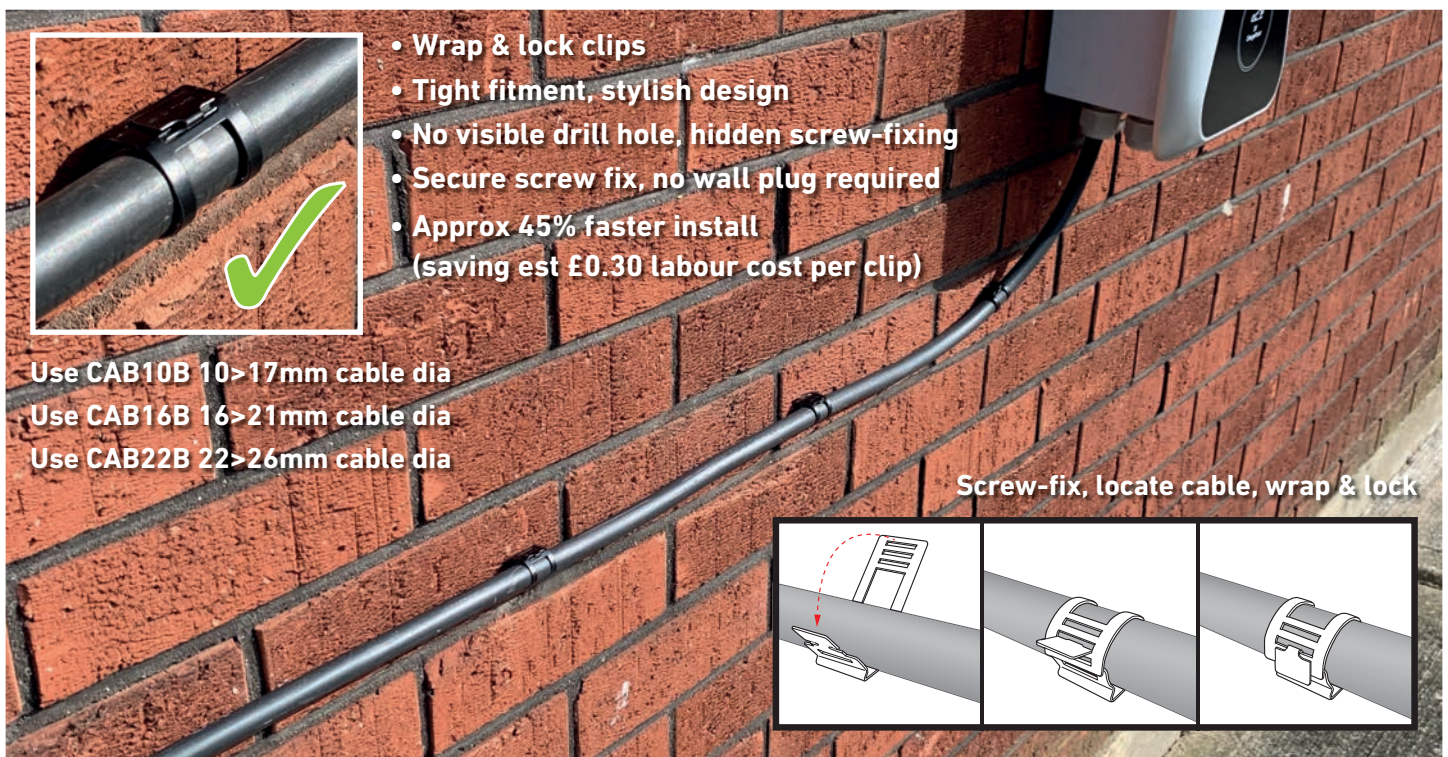

# EV CABLE FIXINGS COMPATIBILITY GUIDE

Product Code	Number and nominal CSA of conductors	Approx. overall diameter	D-Line Ref
EV-ULTRA3C4.0CAT5	3 x 4.0mm <sup>2</sup> + Cat5e FTP	14.8mm	CAB10B
EV-ULTRA3C4.0CAT5SWA	3 x 4.0mm <sup>2</sup> + Cat5e FTP	16.5mm	CAB10B/CAB16B
EV-ULTRA3C6.0CAT5	3 x 6.0mm <sup>2</sup> + Cat5e FTP	16.0mm	CAB10B/CAB16B
EV-ULTRA3C6.0CAT5SWA	3 x 6.0mm <sup>2</sup> + Cat5e FTP	18.6mm	CAB16B
EV-ULTRA3C710CAT5	3 x 10.0mm <sup>2</sup> + Cat5e FTP	17.6mm	CAB16B
EV-ULTRA3C710CAT5SWA	3 x 10.0mm <sup>2</sup> + Cat5e FTP	20.2mm	CAB16B
EV-ULTRA3C716CAT5	3 x 16.0mm <sup>2</sup> + Cat5e FTP	20.0mm	CAB16B
EV-ULTRA3C716CAT5SWA	3 x 16.0mm <sup>2</sup> + Cat5e FTP	22.5mm	CAB22B
EV-ULTRA5C6.0CAT5	5 x 6.0mm <sup>2</sup> + Cat5e FTP	17.9mm	CAB16B
EV-ULTRA5C6.0CAT5SWA	5 x 6.0mm <sup>2</sup> + Cat5e FTP	20.5mm	CAB16B
EV-ULTRA5C710CAT5	5 x 10.0mm <sup>2</sup> + Cat5e FTP	19.8mm	CAB16B
EV-ULTRA5C710CAT5SWA	5 x 10.0mm <sup>2</sup> + Cat5e FTP	23.4mm	CAB22B

Also available in bags of 20 pcs & boxes of 100 pcs c/w screws & 1x drill bit ref: EVFIX10B / EVFIX16B