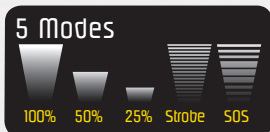

LED 3W Xplorer Torch

Lighthouse elite

- High performance LED
- 50M beam distance
- Momentary-on function
- Torch size: 147 x 14.7 x 16mm (Head)

Nylon belt pouch and wrist strap included

120 Lumens

L/HEXPLOR120
406388575
List £20.83

	Weight: 37g Exc. Batteries
	Impact resistant up to 1.5M
	Water resistant IPX-6
	Run Time: up to 5 hrs
	x2 AAA alkaline batteries included

LED 10W Xplorer Torch

Lighthouse elite

- High performance LED*
- 300M beam distance
- Momentary-on function
- Anti-roll, slip-resistant body design
- Torch size: 260 x 43 x 56mm (Head)

Nylon belt pouch and wrist strap included

400 Lumens

L/HEXPLOR400
406388588
List £49.99

	Weight: 450g Exc. Batteries
	Impact resistant up to 1.5M
	Water resistant IP54
	Run Time: Low: 8 hrs High: 2 hrs
	x2 D alkaline batteries included