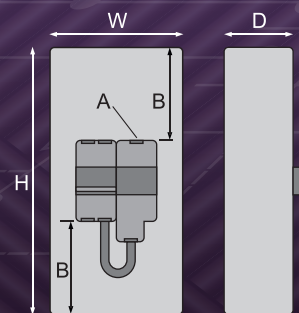

# Switchgear Systems Ltd

Manufacturers of Electrical Switchgear

Our new economy single pole switchfuse is designed to offer a cost effective solution for indoor application.

- AC22A Rated 415V
- BSEN60947-3 conformity
- Knock-outs top and bottom
- Ingress Protection IP41

Each unit comes complete with 63A, 80A and 100A 22x58 fuses

Nominal Rating I <sub>e</sub> 415V	Ordering Reference	Fuse (included)	Dimensions (mm)				
			H	W	D	A	B
Economy SP&N Switchfuses with screw lid and 3rd amendment flap							
63-100A	SFSPN-E	22x58	230	115	82	25 cage	70