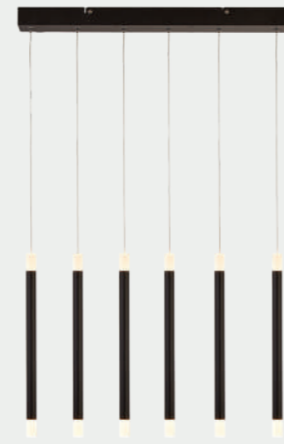

65

£35.00
Was £175.00

4868-8SN
Tubes 8Lt LED Dingle Dangle
Pendant Satin Nickel

TH1500 x H1500 x W320mm
Integrated LED - 8 x 4.2W
2700K - 1019lm
Dimmable

36

£35.00
Was £200.00

4866-6BK
Wands 6Lt LED Bar Ceiling Pendant
- Black Metal & Acrylic