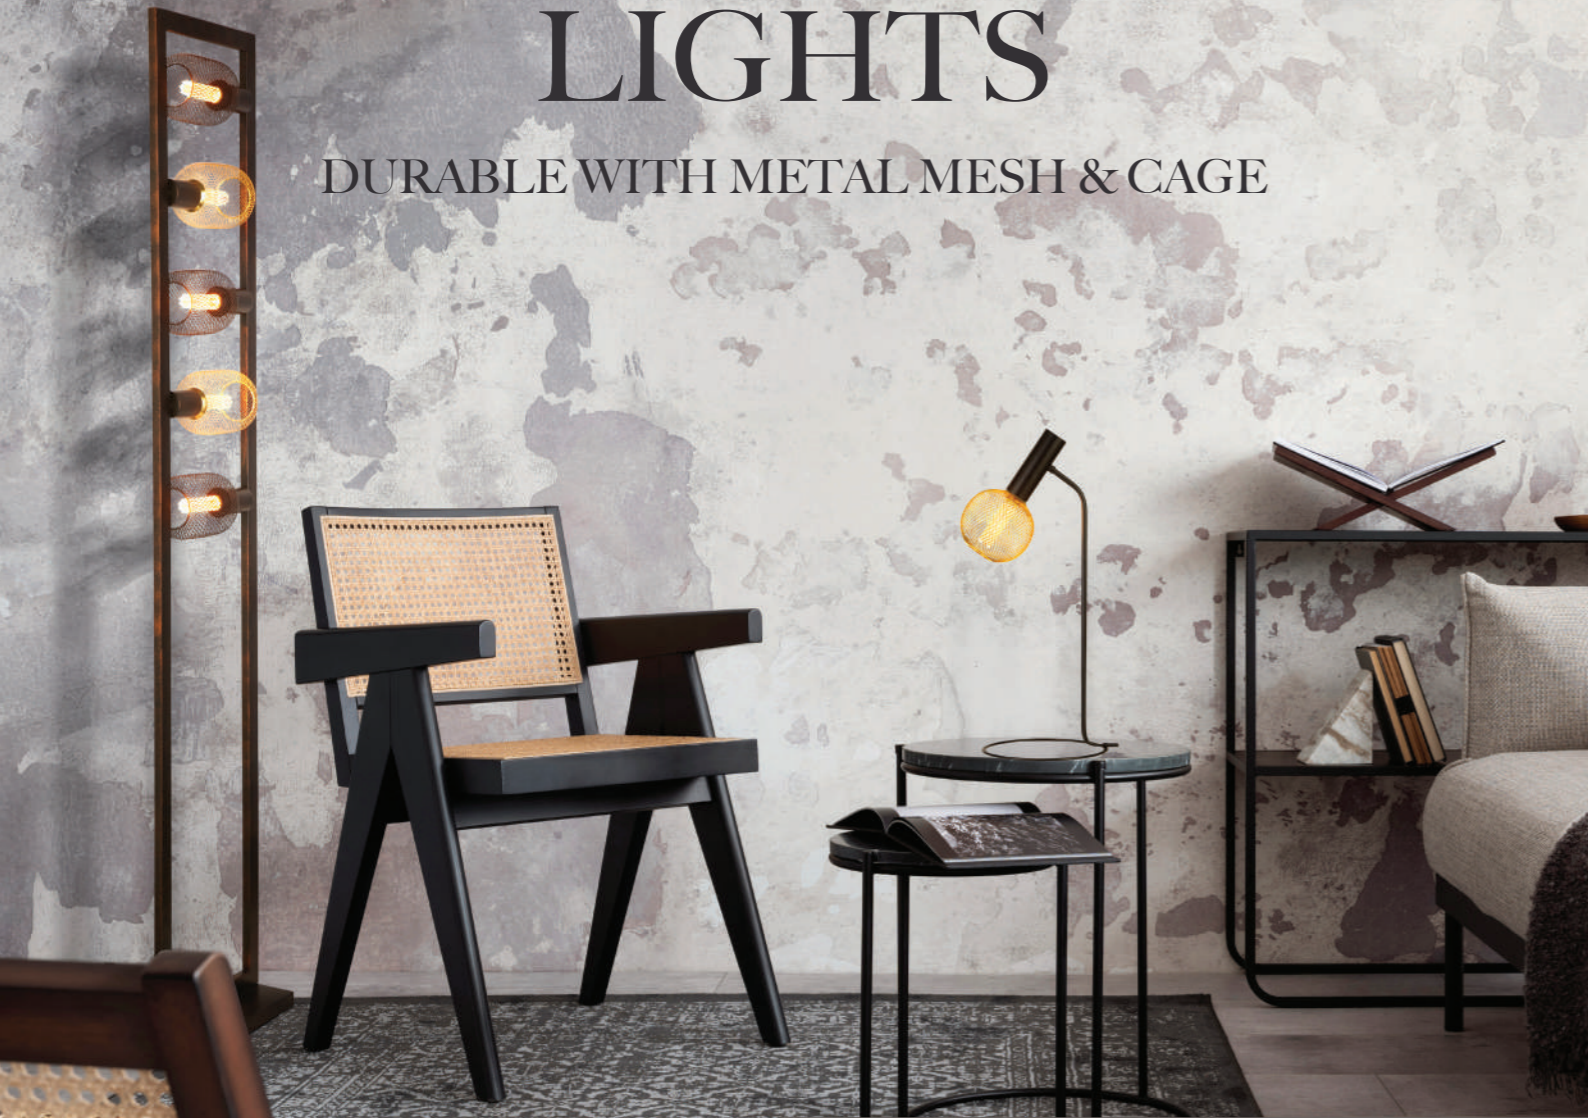

50211-2NA
Spiny 2Lt Spotlight - Wood & Matt Black Metal

24101-5RU
Oblong 5Lt Floor Lamp
Rustic Brown Metal

INDUSTRIAL LIGHTS

DURABLE WITH METAL MESH & CAGE