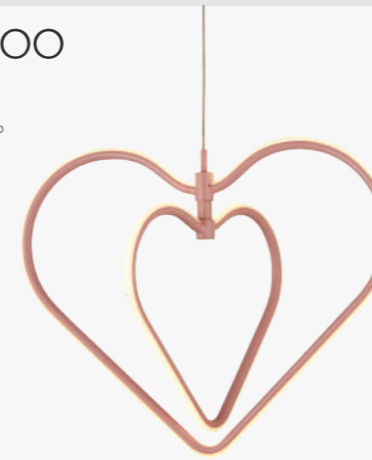

H1650 x W400mm
E27 GLS 60W
Dimmable

35

£25.00

Was £129.00

SEL2891
Double Heart Led Pendant Light
Blush

TH1200 x H330 x W260Dia.400mm
Integrated LED 20W
2700K - 1200lm

33

£11.50

Was £28.75