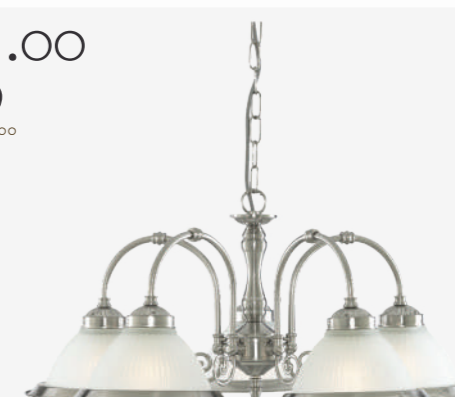

TH1200 x H260 x Dia.360mm
E27 GLS LED 10W

30

£43.00

Was £140.00

1045-5
American Diner 5Lt Pendant - Satin Silver & Acid Glass

TH1200 x H280 x W620mm
E27 Golf Ball - 5 x 60W
Dimmable

34

£17.50
Was £70.00