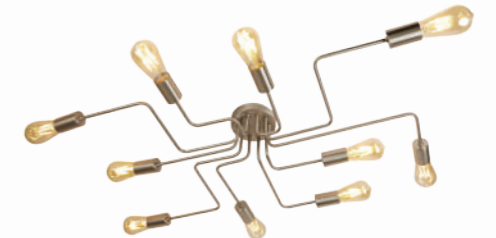

99210-10SS
Circuit 10Lt Flush- Satin Silver Metal

H120 x W520 x L820mm
E27 GLS - 10 x 60W
Dimmable

32