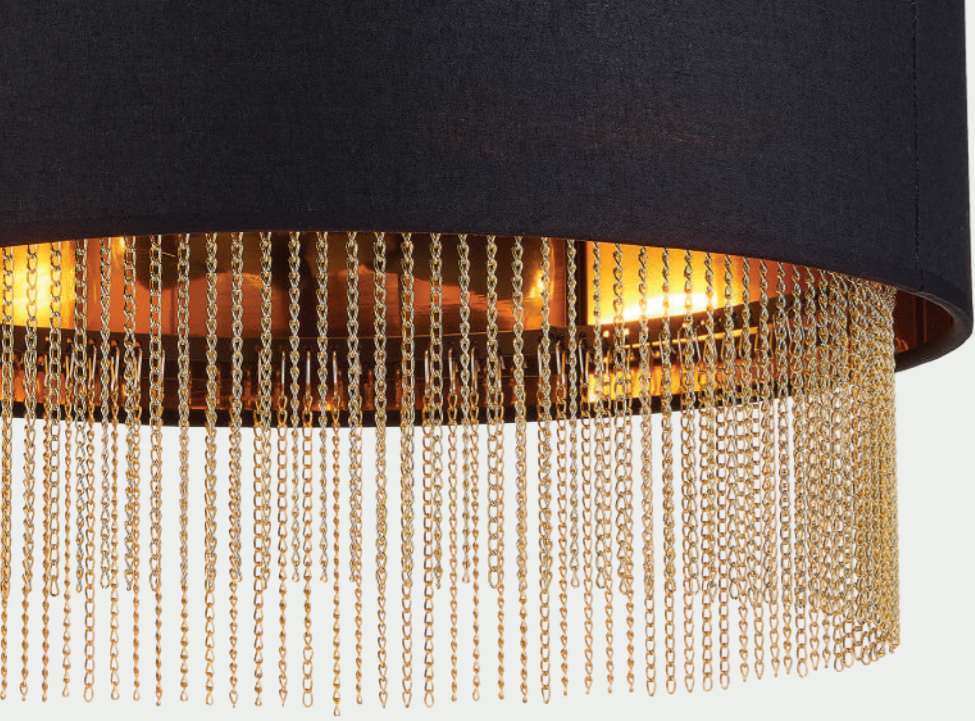

FRINGE
3Lt Ceiling Pendant
79% OFF