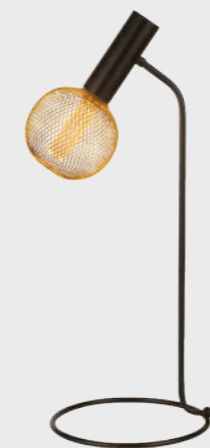

35721-1BK
Dulwich Table Lamp - Black Metal

H570 x Dia.230mm
E27 GLS 60W
Dimmable

8

£30.50
Was £94.00