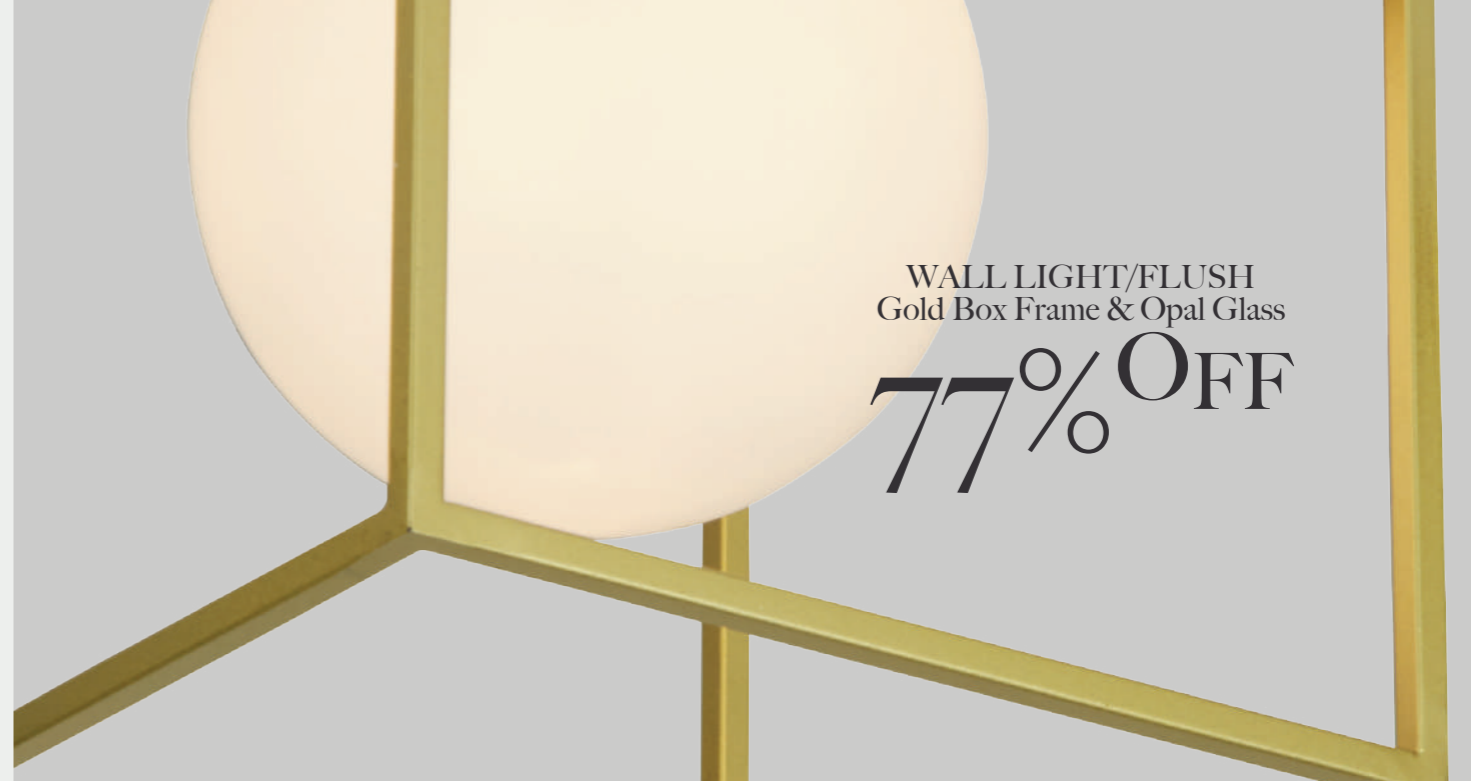

Laser 4Lt Bar Pendant - Black & Gold Laser Cut Metal

TH1200 x H300 x W150 x L900mm
E27 GLS - 4 x 60W
Dimmable

41

FRINGE
3Lt Ceiling Pendant
79% OFF

WALL LIGHT/FLUSH
Gold Box Frame & Opal Glass
77% OFF

£36.50
Was £110.00