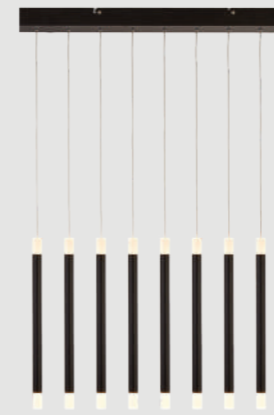

TH1500 x H430 x W60 x L900mm
Integrated LED - 6 x 5W
2700K - 898lm
Dimmable

23

£9.00
Was £30.00

4861SN
Tubes 1Lt LED Pendant Satin Nickel

TH1500 x H430 x W120mm
Integrated LED 4W
2700K - 130lm
Dimmable

60

£62.00
Was £260.00