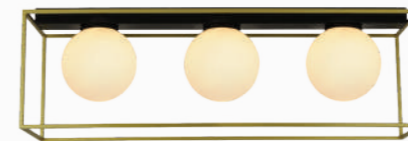

4453-3GO
3Lt Flush Gold Box Frame and Opal
Glass

TH200 x H180 x W180 x L600mm
G9 - 3 x 33W
Dimmable

105

£9.00
Was £40.00