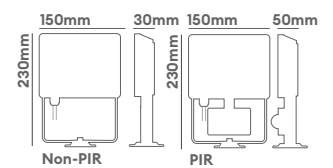

FL03

30W colour switchable floodlight

**Guarantee / Warranty:** 5 year extended warranty. 3 year on PIR.**PHOTOMETRICS @ 25°C**

Product Code	Finish	Sensor	Wattage	Colour	Beam Angle	lm	lm/W	lx at 1m
FL03BXCS	Black	Non PIR sensor	30W	6500K	120°	3900	130	1280
				4000K	120°	3300	110	1366
				3000K	120°	3000	100	1195
FL03BPCS	Black	PIR sensor	30W	6500K	120°	3900	130	1280
				4000K	120°	3300	110	1366
				3000K	120°	3000	100	1195

INSTALLATION INFORMATION

Input	220-240V 50/60Hz
Dimmable	No
Inrush current	30A 4μs
Construction material	Black painted cast aluminium
Weight	Non PIR: 590g PIR: 630g
Class	Class I
Max. ambient temperature	-40°C to 40°C
Flicker free	Yes

BENEFITS

- Colour switchable between 3 colour temperatures
- First mount, detachable circular bracket for speed of install
- A unique 360° rotation for total flexibility, and a 180° tilt
- Suitable for coastal areas
- Performs in even more extreme conditions from -40°C to +40°C
- Supplied with 1m cable
- Wide 120° beam angle, reducing the number of fittings per area required

SIZE DIAGRAM**ACCESSORIES N/A**