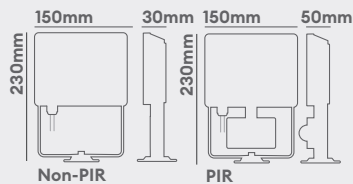

## Floodlights

High efficacy of up to 130lm/W

First fix bracket for quick & easy installation

Ideal for coastal areas

<b>Guarantee</b>	5 years for standard & 3 years for PIR
<b>Wattage</b>	30W
<b>IP rating</b>	IP65
<b>IK rating</b>	IK07
<b>Tiltable</b>	180°
<b>Rotatable</b>	360°
<b>Dimmable</b>	No
<b>Input</b>	220-240V 50/60Hz
<b>LED lifetime</b>	50,000h L70 25,000h L70 (with PIR)
<b>Connector</b>	Flying lead
<b>Ambient temperature</b>	-40°C to 40°C
<b>Electric class</b>	1

# FL03

30W colour switchable floodlight suitable for 11m height

Product code	Finish	Type	Wattage	Colour	Beam	lm	lm/W	lx at 1m
FL03BPCS	Black	PIR sensor	30W	3000K	120°	3000	100	1242
				4000K	120°	3300	110	1448
				6500K	120°	3900	130	1407
FL03BXCS	Black	Standard	30W	3000K	120°	3000	100	1242
				4000K	120°	3300	110	1448
				6500K	120°	3900	130	1407
FL03WPCS	White RAL9016	PIR sensor	30W	3000K	120°	3000	100	1242
				4000K	120°	3300	110	1448
				6500K	120°	3900	130	1407
FL03WXCS	White RAL9016	Standard	30W	3000K	120°	3000	100	1242
				4000K	120°	3300	110	1448
				6500K	120°	3900	130	1407
FL03APCS	Anthracite grey RAL7016	PIR sensor	30W	3000K	120°	3000	100	1242
				4000K	120°	3300	110	1448
				6500K	120°	3900	130	1407
FL03AXCS	Anthracite grey RAL7016	Standard	30W	3000K	120°	3000	100	1242
				4000K	120°	3300	110	1448
				6500K	120°	3900	130	1407