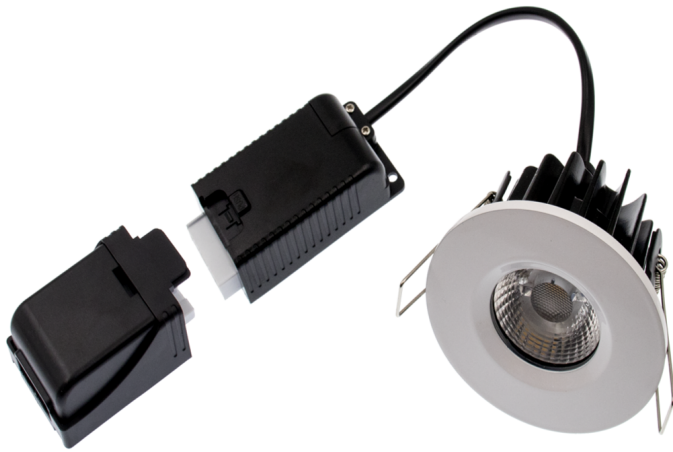

Product Data Sheet

ELAN LED fixed IP65 dimmable fire rated downlight - 3000k

Part No: ELAN-3K

- High lumen output
- Flicker free & smooth dimming with most standard LED dimmers
- Fast fix connector
- 30,60,90 minute fire rated - timber joist
- Engineered joist tested including i-joist & posi joist -details on request
- 60° Beam Angle
- 0-100% Dimmable
- Bezels supplied separately

ELAN

FIXED | HIGH PERFORMANCE
FIRE RATED DOWNLIGHT

Technical Specification

Part No ELAN-3K

Lumens 790

CCT 3000

Colour Temperature	Warm White
Voltage	240
Wattage	8
CRI	80
IP Rating	65
Dimmable	Y
Lamp Holder	Integrated LED
Beam Angle	60
Depth	56
Diameter	84
Cut Out	72
Class 1 or 2 or 3	II
EAN	5055530816824
Unit of sale	1
Price	each