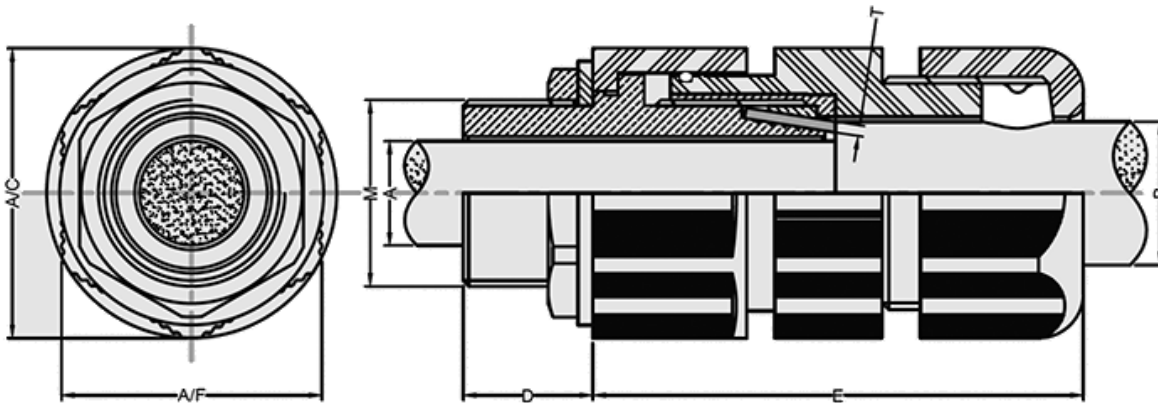

Temperature and Fire Information

LSF	Yes
Continuous Operating Temperature (°C)	-20 to +80

UK CA

**Termination
Technology Ltd**

Quality and Service

The company with the **RIGHT** connections at the **RIGHT** price.

Company Registration Number: 05062297

W: www.termtech.co.uk

T: 01179 354 900

E: sales@termtech.co.uk

Termination Technology Ltd, Unit 4C Crofts End Ind Estate, Crofts End Road,
Bristol BS5 7UW