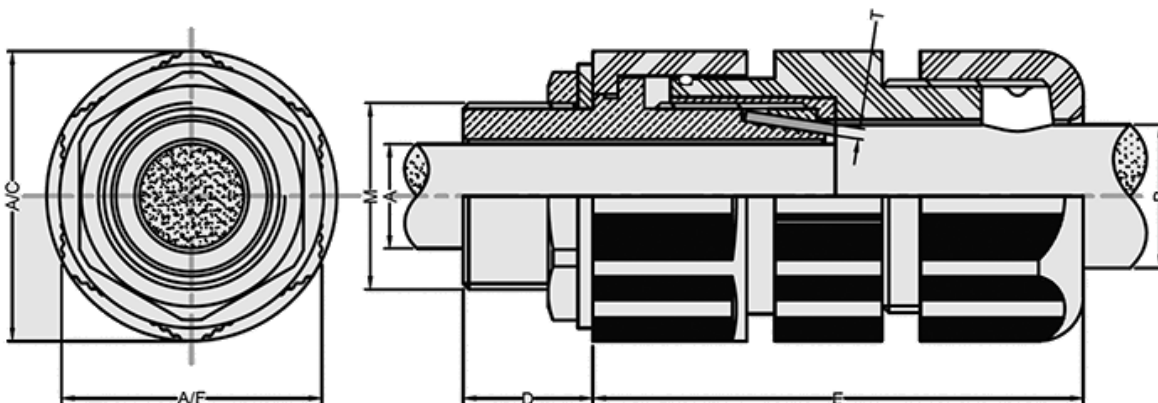

Temperature and Fire Information

LSF	Yes
Continuous Operating Temperature (°C)	-20 to +80

UK CA

**Termination
Technology Ltd**

Quality and Service

The company with the RIGHT connections at the RIGHT price.

Company Registration Number: 05062297

W: www.termtech.co.uk

T: 01179 354 900

E: sales@termtech.co.uk

Termination Technology Ltd, Unit 4C Crofts End Ind Estate, Crofts End Road,
Bristol BS5 7UW