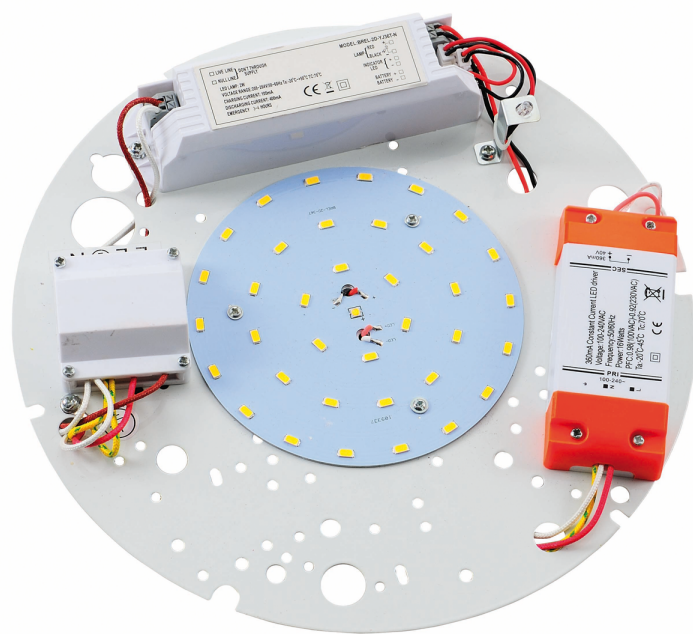

### 17W LED gear tray with 3hr emergency pack

Part No: 2DLED-GT36-4K-EM

- Microwave sensor version available (MW)
- 3hr emergency version available (EM)
- Microwave & emergency version available (MWEM)
- Corridor function microwave sensor & emergency versions available (MWEM-HL)

## Technical Specification

Part No	2DLED-GT36-4K-EM
Lumens	2000
CCT	4000

<b>Colour Temperature</b>	Neutral White
<b>Finish</b>	White
<b>Voltage</b>	240
<b>Wattage</b>	17
<b>CRI</b>	80
<b>IP Rating</b>	20
<b>Dimmable</b>	N
<b>Lamp Holder</b>	Integrated LED
<b>Diameter</b>	263
<b>Class 1 or 2 or 3</b>	I
<b>Material / Made From</b>	Metal
<b>EAN</b>	5055530817432
<b>Unit of sale</b>	1
<b>Price</b>	each
<b>Notes</b>	