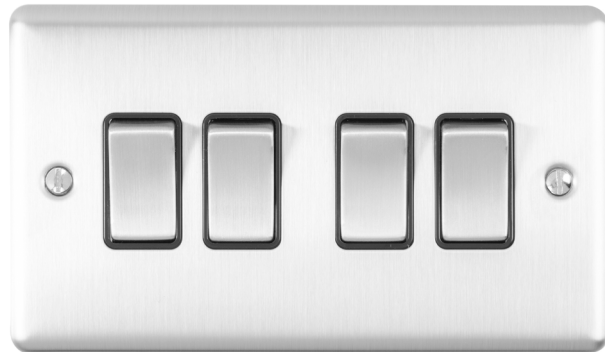

3 GANG 10 AMP 2 WAY SWITCH  
86x86x7mm

**Stainless Steel**

Polished Chrome

Black Nickel

Matt Black

Antique Brass

Black Trim  
White Trim  
Grey Trim

EN3SWSSB  
EN3SWSSW  
EN3SWSSG

EN3SWPCB  
EN3SWPCW  
EN3SWPCG  
**NEW**

EN3SWBNB

EN3SWMBB  
**NEW**

EN3SWABB  
**NEW**

4 GANG 10 AMP 2 WAY SWITCH  
146x86x7mm

**Stainless Steel**

Polished Chrome

Black Nickel