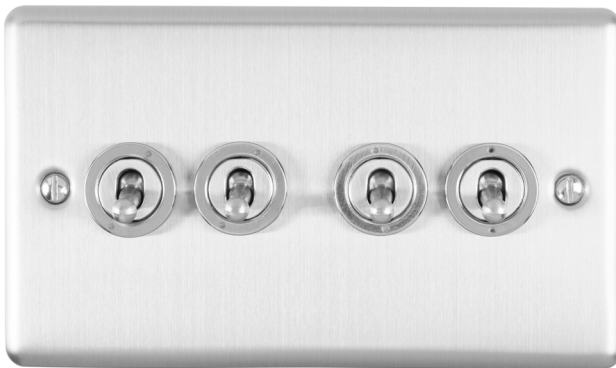

3 GANG TOGGLE SWITCH
146x86x7mm

Satin Stainless Steel

Polished Stainless Steel

Polished Brass

Satin Brass

SSST3SW

PSST3SW

PBT3SW

SBT3SW

4 GANG TOGGLE SWITCH
146x86x7mm

Satin Stainless Steel

Polished Stainless Steel

Polished Brass

Satin Brass

SSST4SW

PSST4SW