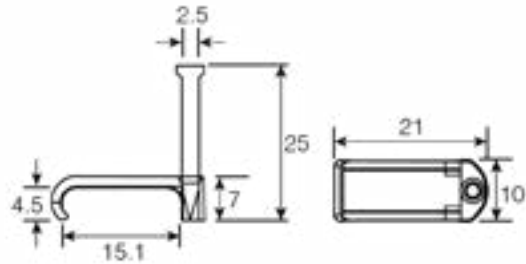

Product Code: QDC1

Luckinslive 399417003

Description: 2 x 1.0 - 1.5mm² (Double T&E Cable) Cable Clips - Grey

Dimensions

Cable Dimension (mm)	5 x 16
Cable Width (mm)	15.1
Cable Height (mm)	4.5
Clip Height (mm)	7
Clip Width (mm)	21
Clip Depth (mm)	10
Nail Length (mm)	25
Nail Diameter (mm)	2.5

General Information

Colour	Grey
Suitable Cable Size (mm ²)	1.0 to 1.5 (x2 T&E)
Operational Temperature (°C)	-20 to +70

Materials

Body: Polyethylene
Nail: Hardened Steel Plated

Additional Information

High grade tough polyethylene for low temperature flexibility
Long nail for good pull out value
Thick steel nail prevents snapping
Stress crack resistant
Chemical inertness