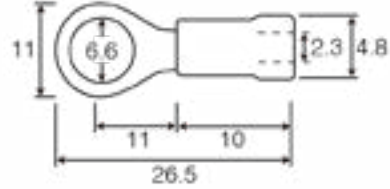

Product Code: QBR6

Luckinslive 399413159

Description: 6mm Stud Ring Terminals - Blue

Dimensions

Stud Size (mm)	6
Overall Length (mm)	26.5
Terminal Entry Length (mm)	10
External Diameter (mm)	4.8
Terminal Entry Diameter (mm)	2.3
Stud Outer Diameter (mm)	11
Stud Entry Diameter (mm)	6.6
Stud Centre From Bellmouth (mm)	11
Material Thickness (mm)	0.8

General Information

Colour	Blue
Rated Current (A)	24
Suitable Cable Size (mm ²)	1.5 to 2.5
Operational Temperature (°C)	-10 to +75

Materials

Terminal: Tin Plated Copper
Insulation: PVC

Standards

ANSI/UL 486A-486B, CAN/CSA-C22.2 No. 65
ANSI/UL 486C, CSA-C22.2 No. 188
ANSI/UL 310, CSA-C22.2 No. 153