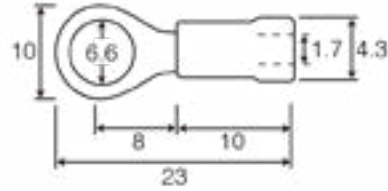

Product Code: QRR6

Luckinslive 399415128

Description: 6mm Stud Ring Terminals - Red

Dimensions

Stud Size (mm)	6
Overall Length (mm)	23
Terminal Entry Length (mm)	10
External Diameter (mm)	4.3
Terminal Entry Diameter (mm)	1.7
Stud Outer Diameter (mm)	10
Stud Entry Diameter (mm)	6.6
Stud Centre From Bellmouth (mm)	8
Material Thickness (mm)	0.75

General Information

Colour	Red
Rated Current (A)	19
Suitable Cable Size (mm ²)	0.5 to 1.5
Operational Temperature (°C)	-10 to +75

Materials

Terminal: Tin Plated Copper
Insulation: PVC

Standards

ANSI/UL 486A-486B, CAN/CSA-C22.2 No. 65
ANSI/UL 486C, CSA-C22.2 No. 188
ANSI/UL 310, CSA-C22.2 No. 153