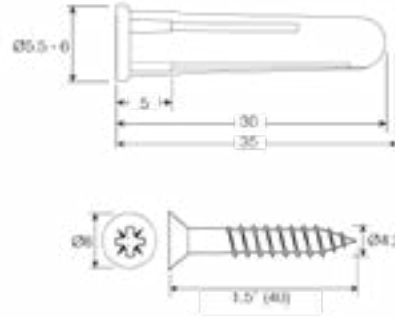

Product Code: QTT2U

Luckinslive 408432306

Description: Trade Tub - 400 x Red Plastic Wall Plugs & 400 x 8 x 1.5" Countersunk Screws

**Dimensions**

Minimum Drill Depth (mm)	35
Drill Size (mm)	5.5 - 6
Maximum Fixture Depth (mm)	5
Screw Diameter (mm)	4.2
Screw Size	8 x 1.5"

**General Information**

Head Type	Pozi Countersunk Head
-----------	-----------------------

**Materials**

Material: High-density polyethylene (PEHD)
Screw: Zinc Plated Steel