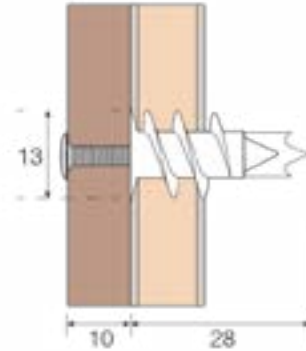

Product Code: QTT3

Luckinslive 399416460

Description: Trade Tub - 200 x Cavity/Plasterboard Metal Self Drive Plugs & 8 x 35mm Panhead Screws

**Dimensions**

Length (mm)	28
Maximum Fixture Thickness (mm)	10
Head Diameter (mm)	13
Screw Diameter (mm)	4.2
Screw Size	8 x 35mm

**General Information**

Head Type	Pozi Flange Head
-----------	------------------

**Materials**

Screw: Zinc Plated Steel  
 Plug: Zinc Alloy  
 Tub & Handle: Plastic

**Additional Information**

Suitable for plasterboard, cavity walls and ceilings. Ideal for fixing shelving, bathroom sanitary ware, hooks and brackets