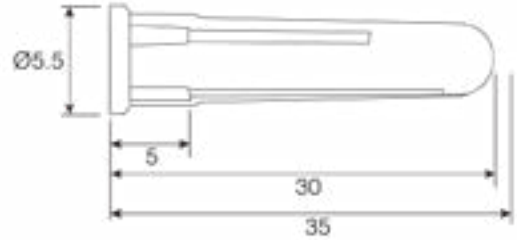

Product Code: QWPR001

Luckinslive 406604068

Description: Wall Plugs (Box Loose) - Red

**Dimensions**

Length (mm)	30
Minimum Drill Depth (mm)	35
Drill Size (mm)	5.5 - 6
Maximum Fixture Thickness (mm)	5
Maximum Fixture Depth (mm)	5
Screw Diameter (mm)	3.5 - 5
Screw Size	6, 8 & 10

**General Information**

Colour	Red
--------	-----

**Materials**

Material: High-density polyethylene (PEHD)

**Additional Information**

Suitable for solid brickwork, blockwork, masonry, concrete and plasterboard.