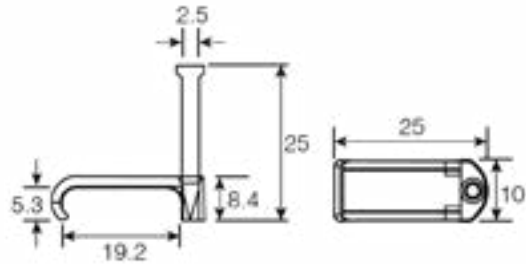

Product Code: QDC2

Luckinslive 399417016

Description: 2 x 2.5mm² (Double T&E Cable) Cable Clips - Grey

Dimensions

Cable Dimension (mm)	6 x 20
Cable Width (mm)	19.2
Cable Height (mm)	5.3
Clip Height (mm)	8.4
Clip Width (mm)	25
Clip Depth (mm)	10
Nail Length (mm)	25
Nail Diameter (mm)	2.5

General Information

Colour	Grey
Suitable Cable Size (mm ²)	2.5 (x2 T&E)
Operational Temperature (°C)	-20 to +70

Materials

Body: Polyethylene
Nail: Hardened Steel Plated

Additional Information

High grade tough polyethylene for low temperature flexibility
Long nail for good pull out value
Thick steel nail prevents snapping
Stress crack resistant
Chemical inertness