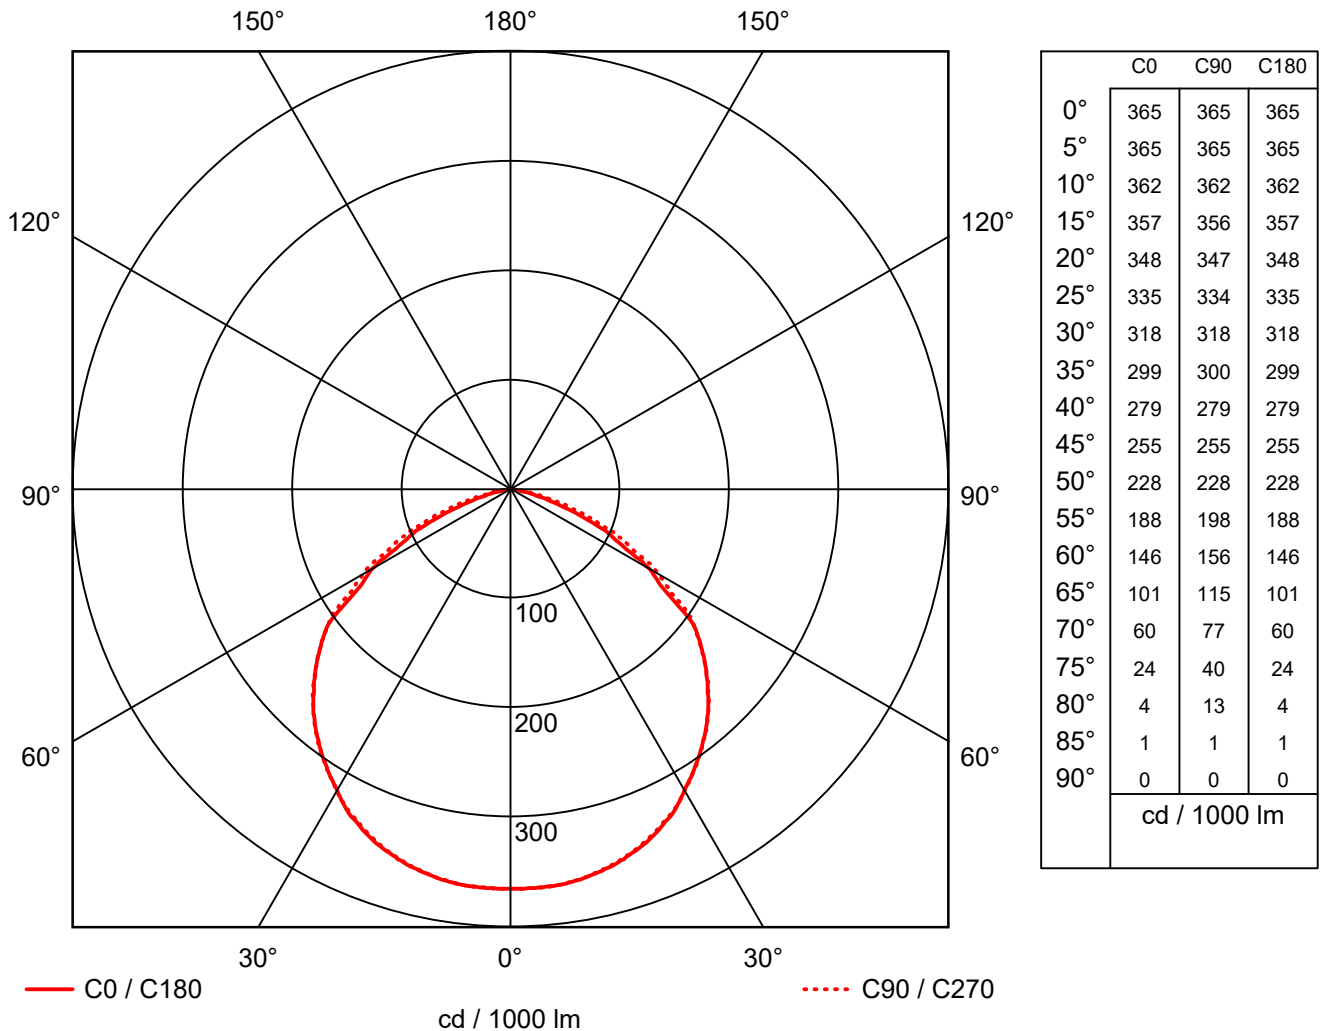

##### Luminaire data

Luminaire efficiency : 100%  
Luminaire efficacy : 147.59 lm/W  
Classification : A40 ↓100.0% ↑0.0%  
CIE Flux Codes : 51 85 99 100 100  
UGR 4H 8H : 32.6 / 33.4  
Power : 100 W  
Luminous flux : 14759 lm

##### Equipped with

Quantity : 1  
Designation :  
Colour :  
Luminous flux : 14759 lm

Dimensions : 202 mm x 120 mm x 1 mm

## 1.1.2 LDC

Manufacturer	: ANSELL Lighting	Efficiency factor	: 100%
Order number	: AAZCLED100	Luminaire efficacy	: 147.59 lm/W(A40)
Luminaire name	: Aztez Coastal Symmetrical LED Floodlight	Light distribution	:
Equipment	: 1 x 100 W / 14759 lm	Beam Angle	: 55.4° C0
Dimensions	: L 202 mm x W 120 mm x H 1 mm		56.4° C90
File name	: rlx_20211116083049.ltd		55.4° C180
			56.4° C270