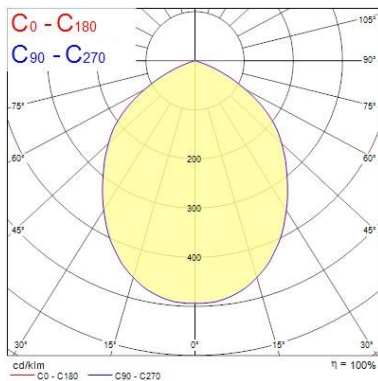

START Highbay - entry level

START Highbay IP65 15000lm 840 WB
0039615

IK rating	IK08
Nominal Product Height (mm)	141
Nominal Product Diameter (mm)	310
Weight (kg)	2.175

Packaging

Single packaging type	Carton
Product EAN number	5410288396156
Packaging single length / height (cm)	32.5
Packaging single width (cm)	32.5
Packaging single depth (cm)	12.5
DUN14 (outer)	05410288396156
Units per outer package	1
Packaging outer length / height (cm)	32.5
Packaging outer width (cm)	32.5
Packaging outer depth (cm)	12.5

Safety data

Optimal operating condition (°C)	-20-45

PHOTOMETRY