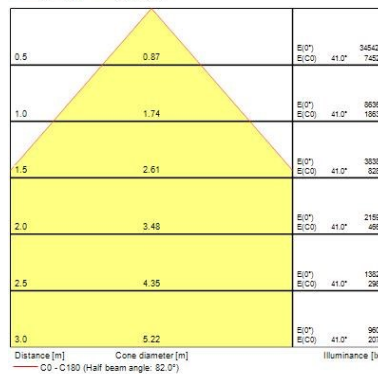

START Highbay - entry level

START Highbay IP65 15000lm 840 WB
0039615

IK rating	IK08
Nominal Product Height (mm)	141
Nominal Product Diameter (mm)	310
Weight (kg)	2.175

Packaging

Single packaging type	Carton
Product EAN number	5410288396156
Packaging single length / height (cm)	32.5
Packaging single width (cm)	32.5
Packaging single depth (cm)	12.5
DUN14 (outer)	05410288396156
Units per outer package	1
Packaging outer length / height (cm)	32.5
Packaging outer width (cm)	32.5
Packaging outer depth (cm)	12.5

Safety data

Optimal operating condition (°C)	-20-45

PHOTOMETRY