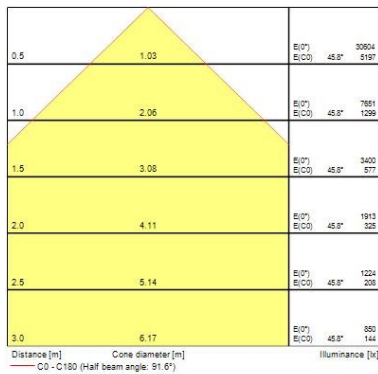

START Highbay - entry level

START Highbay IP65 15000lm 840 WB
0039615

IK rating	IK08
Nominal Product Height (mm)	141
Nominal Product Diameter (mm)	310
Weight (kg)	2.175

Packaging

Single packaging type	Carton
Product EAN number	5410288396156
Packaging single length / height (cm)	32.5
Packaging single width (cm)	32.5
Packaging single depth (cm)	12.5
DUN14 (outer)	05410288396156
Units per outer package	1
Packaging outer length / height (cm)	32.5
Packaging outer width (cm)	32.5
Packaging outer depth (cm)	12.5

Safety data

Optimal operating condition (°C)	-20-45

PHOTOMETRY