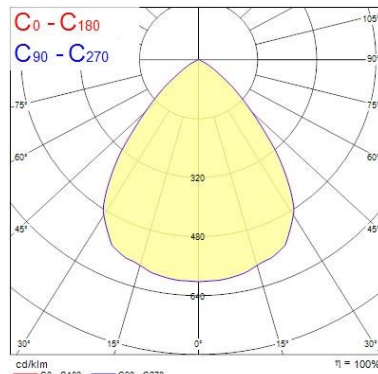

START Highbay - entry level

START Highbay IP65 15000lm 840 WB
0039615

IK rating	IK08
Nominal Product Height (mm)	141
Nominal Product Diameter (mm)	310
Weight (kg)	2.175

Packaging

Single packaging type	Carton
Product EAN number	5410288396156
Packaging single length / height (cm)	32.5
Packaging single width (cm)	32.5
Packaging single depth (cm)	12.5
DUN14 (outer)	05410288396156
Units per outer package	1
Packaging outer length / height (cm)	32.5
Packaging outer width (cm)	32.5
Packaging outer depth (cm)	12.5

Safety data

Optimal operating condition (°C)	-20-45

PHOTOMETRY