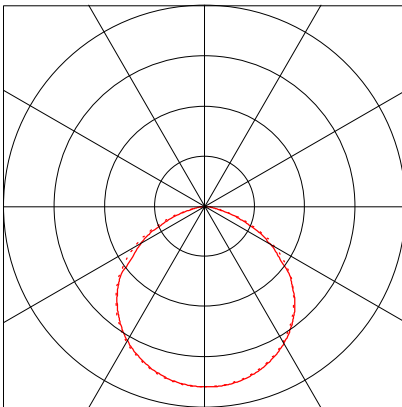

##### Equipped with

Quantity : 1  
Designation :  
Colour :  
Luminous flux : 21888 lm

Dimensions : 232 mm x 148 mm x 1 mm