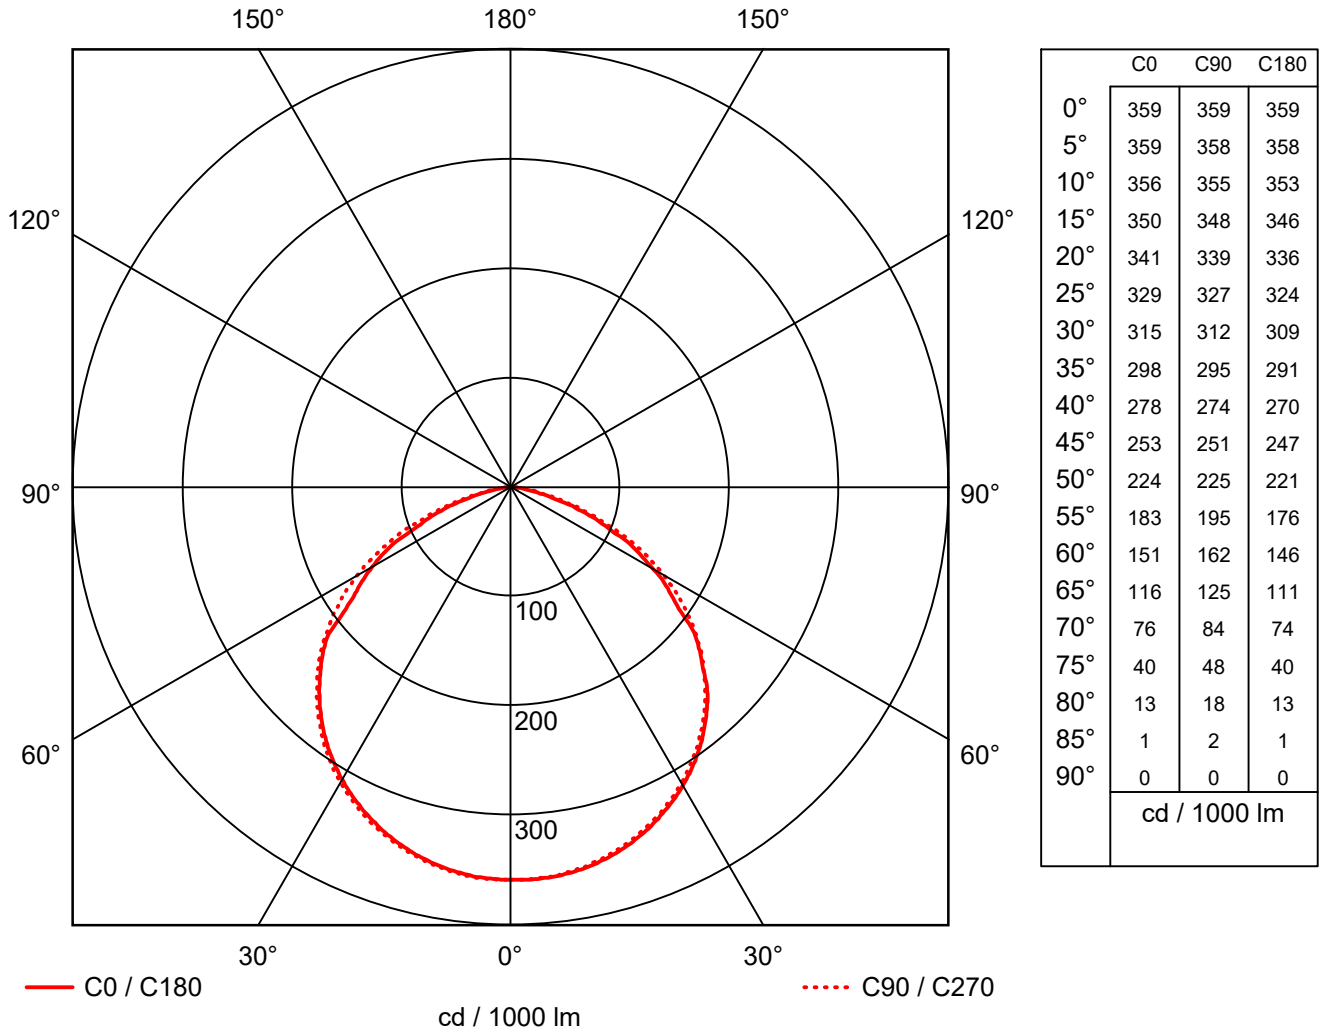

##### Luminaire data

Luminaire efficiency : 100%  
Luminaire efficacy : 145.92 lm/W  
Classification : A40 ↓100.0% ↑0.0%  
CIE Flux Codes : 49 83 98 100 100  
UGR 4H 8H : 33.5 / 34.0  
Power : 150 W  
Luminous flux : 21888 lm

##### Equipped with

Quantity : 1  
Designation :  
Colour :  
Luminous flux : 21888 lm

Dimensions : 232 mm x 148 mm x 1 mm

## 1.1.2 LDC

Manufacturer	: ANSELL Lighting	Efficiency factor	: 100%
Order number	: AAZCLED150	Luminaire efficacy	: 145.92 lm/W(A40)
Luminaire name	: Aztez Coastal Symmetrical LED Floodlight	Light distribution	:
Equipment	: 1 x 150 W / 21888 lm	Beam Angle	: 55.6° C0
Dimensions	: L 232 mm x W 148 mm x H 1 mm		: 57.4° C90
File name	: rlx_20211116083052.ltd		: 54.5° C180
			: 57.5° C270