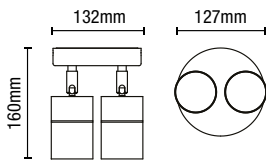

IP44

- IP44 rated
- Constructed from [301] stainless steel and clear glass
- Screw in spike or deck mount included
- Cable length: 500mm
- Available in 2 finishes

LETO

Dual Mount Ground Spotlight

| Code | Finish | Description | Lamp | Dimensions |
|--------------|-----------------|---------------------------|---------------------|---------------------------|
| ZN-29180-SST | Stainless Steel | Leto Dual Mount Spotlight | 1 x 7W max LED GU10 | H:276mm W:60mm Proj:107mm |
| ZN-29180-BLK | Black | | | |

IP44

- IP44 rated
- Constructed from [301] stainless steel and clear glass
- Available in 2 finishes

LETO

Adjustable Twin Spotlight

| Code | Finish | Description | Lamp | Dimensions |
|---------------|-----------------|--------------------------------|---------------------|----------------------------|
| ZN-34018-SST | Stainless Steel | Leto Adjustable Twin Spotlight | 2 x 7W max LED GU10 | H:132mm W:127mm Proj:160mm |
| ZN-34018-SBLK | Black | | | |