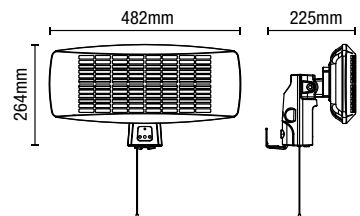

3
HEAT
SETTINGS

IP24

- Pull switch
- 3 variable heat settings
- Wall or stand mounted
- Tip over safety switch
- Heat coverage approx 12m²
- IP24 rating
- Outdoor use only
- Stand available separately (ZR-32302)

BLAZE

Wall Mount Patio Heater Variable Watt

 3 Heat Settings |  IP24 Rated |  2.0kg

Code	Description	Finish	Power (w)	Dimensions
ZR-32297-BLK	Blaze Wall Mount Patio Heater	Black	2000	H:264mm W:482mm Proj:225mm