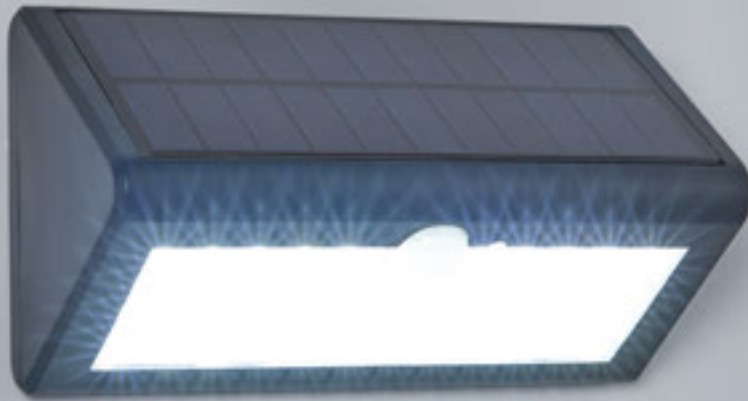

**NEW**  
FOR  
2023

**ENERGY  
SAVING**

**IP44**

**SOLAR**

- OFF/High/Low push button function
- ABS & PC construction
- Integrated solar panel allows installation in areas with no mains power
- Energy saving solar powered LED light
- PIR sensor turns light on for 25 seconds after sensing movement with 3-5m detection distance
- Charge lasts up to 8 hours after full charge
- IP44 weather resistant

## DAWDON

LED Solar Wall Light with PIR Sensor

IP44  
Rated

6000K  
DW

0.39kg

Class 3

Code	Finish	Description	Power (w)	Colour (k)	Lumen (lm)	Charge Time	Batteries	Dimensions
ZN-42042	Black	Dawdon Solar LED Wall Light w/ PIR	9.2W	6000k	450	6-8hrs	2 x 3.7V Li-ion 2000mAh	H:115mm W:207mm Proj:85mm