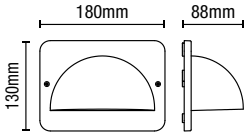

**280
Lumens**

IP54

- Die-cast aluminium construction
- 3 colour options available
- 10W LED module (SMD)
- K: 4000
- Lm: 280
- Lm/W: 28

RENNES

LED Guide/Wall Light

| Code | Finish | Description | Power (w) | Colour (k) | Total Flux (lm) | Dimensions |
|---------------|------------|-----------------------------|-----------|------------|-----------------|---------------------------------|
| ZN-38622-ANTH | Anthracite | Rennes LED Guide/Wall Light | 10W | 4000k | 280 | H:130mm W:180mm Proj:88mm |
| ZN-38622-BLK | Black | | | | | |
| ZN-38622-WHT | White | | | | | |