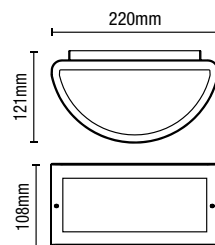

500  
Lumens

IP54

- Die-cast aluminium construction
- Opal polycarbonate diffuser
- 3 colour options available
- 10W LED module (SMD)
- K: 4000
- Lm: 500
- Lm/W: 50

## PAU Bulkhead

IP54  
Rated

4000K  
CW

Class 1

0.5kg

Available in  
3 colour options

Code	Finish	Description	Power (w)	Colour (k)	Total Flux (lm)	Dimensions
ZN-38621-ANTH	Anthracite	Pau Bulkhead	10W	4000k	500	H:108mm W:220mm Proj:121mm
ZN-38621-BLK	Black					
ZN-38621-WHT	White					