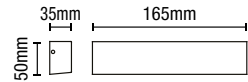

**700  
Lumens**

**IP54**

- Die-cast aluminium construction
- Opal polycarbonate diffuser
- 5.4W COB LED
- K: 4000
- Lm: 700
- Lm/W: 130

## REIMS Wall Light

Code	Finish	Description	Power (w)	Colour (k)	Total Flux (lm)	Dimensions
ZN-38637-BLK	Black	Reims Wall Light	5.4W	4000k	700	H:50mm W:165mm Proj:35mm

**700  
Lumens**

**IP65**

- Die-cast aluminium construction
- Opal diffuser
- 12W LED module (SMD)
- K: 4000
- Lm: 700
- Lm/W: 58

## CORTE Wall Light

Code	Finish	Description	Power (w)	Colour (k)	Total Flux (lm)	Dimensions
ZN-38634-BLK	Black	Corte Wall Light	12W	4000k	700	H:115mm W:165mm Proj:209mm