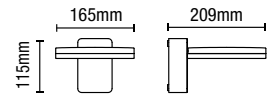

**700  
Lumens**

**IP54**

- Die-cast aluminium construction
- Opal polycarbonate diffuser
- 5.4W COB LED
- K: 4000
- Lm: 700
- Lm/W: 130

## REIMS Wall Light

Code	Finish	Description	Power (w)	Colour (k)	Total Flux (lm)	Dimensions
ZN-38637-BLK	Black	Reims Wall Light	5.4W	4000k	700	H:50mm W:165mm Proj:35mm

**700  
Lumens**

**IP65**

- Die-cast aluminium construction
- Opal diffuser
- 12W LED module (SMD)
- K: 4000
- Lm: 700
- Lm/W: 58

## CORTE Wall Light

Code	Finish	Description	Power (w)	Colour (k)	Total Flux (lm)	Dimensions
ZN-38634-BLK	Black	Corte Wall Light	12W	4000k	700	H:115mm W:165mm Proj:209mm