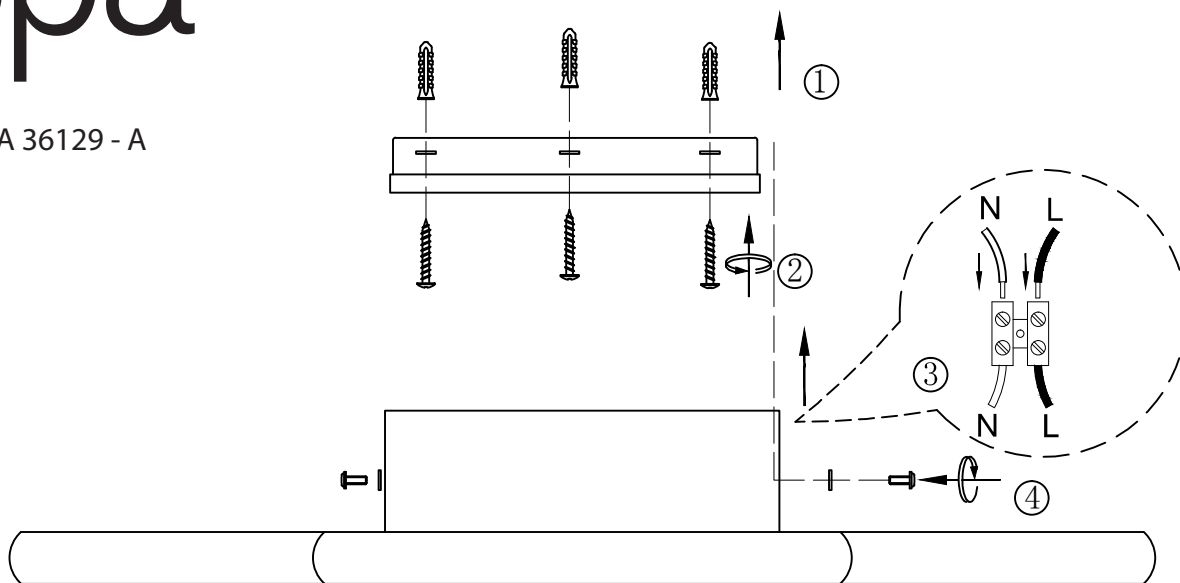

Spa

INS SPA 36129 - A

26W INTEGRAL LED, 900LM, 4000K

Please take time to read this leaflet carefully and retain it for future reference.