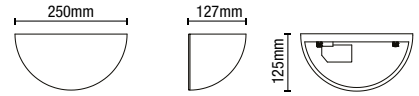

PAINT
TO MATCH
DECOR

- White plaster finish
- Can be painted to match decor

TELDE

Wall Uplighter

Code	Lamp	Dimensions
INL-38609	1 x 10W max LED E27 GLS	H:105mm W:425mm Proj:212mm

PAINT
TO MATCH
DECOR

- White plaster finish
- Can be painted to match decor

MAO

Wall Uplighter

Code	Lamp	Dimensions
INL-38610	1 x 10W max LED E27 GLS	H:125mm W:250mm Proj:127mm

PAINT
TO MATCH
DECOR

- White plaster finish
- Can be painted to match decor

ARUCAS

Wall Uplighter

Code	Lamp	Dimensions
INL-38611	1 x 6W max LED E14 Candle	H:170mm W:353mm Proj:158mm