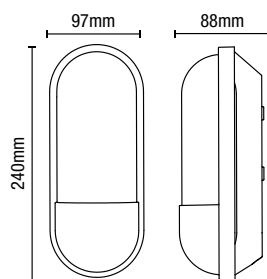

IP54

· Alternative mounting option

- Polycarbonate construction
- Corrosion resistant
- Available in black & anthracite
- Can be fitted either upward, downward or sideways

PILULE

Wall Light

IP54
Rated

Class 2

0.3kg

Code	Description	Finish	Lamp	Dimensions
CZ-38639-BLK	Pilule Wall Light	Black	1 x 10W max LED E27 GLS	W:97mm H:240mm Proj:88mm
CZ-38639-ANTH		Anthracite		