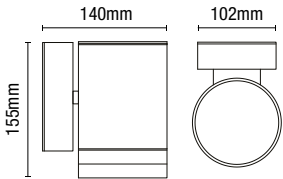

### Up/Down Wall Light

Code	Sensor	Description	Lamp	Dimensions
ZN-29189-ATR	-	Lens Up/Down Wall Light	2 x 7W max LED GU10	H:187mm W:102mm Proj:140mm
ZN-34042-ANTH	Photocell			

**IP44**

- IP44 rated
- Die-cast aluminium construction
- Anthracite finish
- Available with or without photocell sensor

### Downlight

Code	Sensor	Description	Lamp	Dimensions
ZN-29190-ATR	-	Lens Downlight	1 x 7W max LED GU10	H:155mm W:102mm Proj:140mm
ZN-34043-ANTH	Photocell			