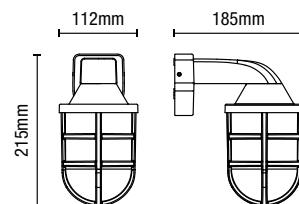

IP44

- Polycarbonate construction
- Corrosion resistant
- Vintage style half lantern
- Available with or without PIR sensor
- 6m Detection Distance

ATHENA

Half Wall Lantern

IP44
Rated

PIR
Sensor

Class 2

Code	Sensor	Description	Lamp	Dimensions
CZ-31748-BLK	-	Athena Wall Lantern	1 x 10W max LED E27 GLS	Proj:110mm W:180mm H:370mm
CZ-26743-BLK	PIR			

IP44

- ABS & PC construction
- Corrosion resistant

JURA

Wall Lantern

IP44
Rated

Class 2

Code	Description	Lamp	Dimensions
CZ-35742-BLK	Jura Wall Lantern	1 x 10W LED Max E27 GLS	Proj:185mm W:112mm H:215mm