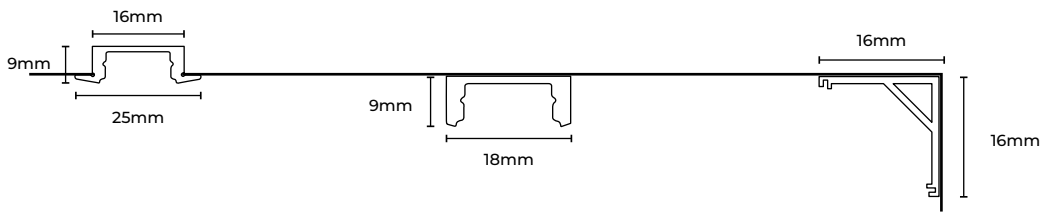

# ALUMINIUM PROFILES

Recessed

Surface-mount

Corner

Code	Description	Dimensions
ELA-34308	Aluminium Recessed Profile	L:2000mm W:25mm Proj:9mm
ELA-34306	Aluminium Surface-mount Profile	L:2000mm W:18mm Proj:9mm
ELA-34307	Aluminium 45° Corner Surface-mount Profile	L:2000mm W:16mm Proj:16mm