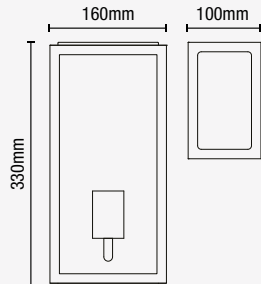

IP44

- Stainless steel construction
- Contemporary box lantern
- Available in 3 finishes

MINERVA

Box Lantern

 IP44 Rated
 Class 1
 1.7kg

Code	Description	Finish	Lamp	Dimensions
ZN-20944-BLK	Minerva Box Lantern	Black	1 x 10W max LED E27 GLS	W:160mm H:330mm Proj:100mm
ZN-20944-SIL		Silver		
ZN-20944-ANTH		Anthracite		