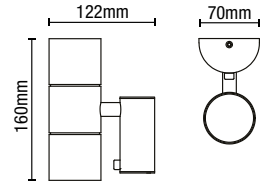

IP44

- IP44 rated
- Constructed from [301] stainless steel and clear glass
- Adjustable lux, sensitivity and timer
- Up to 8m detection distance
- Comes in 4 different finishes

LETO

Up/Down Wall Light with PIR

Code	Finish	Description	Lamp	Dimensions
ZN-29179-SST	Stainless Steel	Leto Up/Down Wall Light with PIR	2 x 7W max LED GU10	H:215mm W:68mm Proj:107mm
ZN-29179-BLK	Black			
ZN-29179-ANTH	Anthracite			
ZN-29179-COP	Copper			

IP44

- IP44 rated
- Constructed from [301] stainless steel and clear glass
- Photocell sensor
- Available in 2 finishes

LETO

Up/Down Wall Light with Photocell Sensor

Code	Finish	Description	Lamp	Dimensions
ZN-34022-SST	Stainless Steel	Leto Up/Down Wall Light with Photocell	2 x 7W max LED GU10	H:160mm W:70mm Proj:122mm
ZN-34022-BLK	Black			