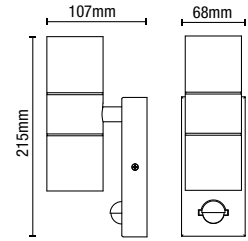

IP44

- IP44 rated
- Constructed from [301] stainless steel and clear glass
- Adjustable lux, sensitivity and timer
- Up to 8m detection distance
- Comes in 4 different finishes

LETO

Up/Down Wall Light with PIR

Code	Finish	Description	Lamp	Dimensions
ZN-29179-SST	Stainless Steel	Leto Up/Down Wall Light with PIR	2 x 7W max LED GU10	H:215mm W:68mm Proj:107mm
ZN-29179-BLK	Black			
ZN-29179-ANTH	Anthracite			
ZN-29179-COP	Copper			

IP44

- IP44 rated
- Constructed from [301] stainless steel and clear glass
- Photocell sensor
- Available in 2 finishes

LETO

Up/Down Wall Light with Photocell Sensor

Code	Finish	Description	Lamp	Dimensions
ZN-34022-SST	Stainless Steel	Leto Up/Down Wall Light with Photocell	2 x 7W max LED GU10	H:160mm W:70mm Proj:122mm
ZN-34022-BLK	Black			