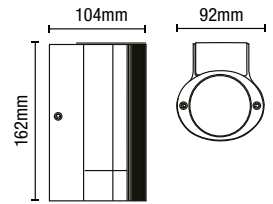

- IP44 rated
- Die-cast aluminium construction
- Black ridged finish
- Available with or without photocell sensor

HELIX Downlight

Code	Sensor	Description	Lamp	Dimensions
ZN-35593-BLK	-	Helix Down Light	1 x 7W max LED GU10	H:162mm W:92mm Proj:104mm
ZN-35686-BLK	Photocell			

- IP44 rated
- Die-cast aluminium construction
- Black ridged finish
- Available with or without photocell sensor

HELIX Up/Down Wall Light

Code	Sensor	Description	Lamp	Dimensions
ZN-35594-BLK	-	Helix Up/Down Wall Light	2 x 7W max LED GU10	H:233mm W:92mm Proj:104mm
ZN-35685-BLK	Photocell			