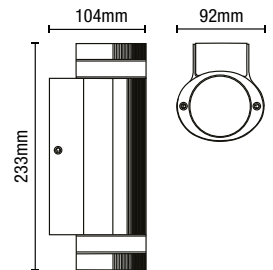

- IP44 rated
- Die-cast aluminium construction
- Black ridged finish
- Available with or without photocell sensor

HELIX Downlight

Code	Sensor	Description	Lamp	Dimensions
ZN-35593-BLK	-	Helix Down Light	1 x 7W max LED GU10	H:162mm W:92mm Proj:104mm
ZN-35686-BLK	Photocell			

- IP44 rated
- Die-cast aluminium construction
- Black ridged finish
- Available with or without photocell sensor

HELIX Up/Down Wall Light

Code	Sensor	Description	Lamp	Dimensions
ZN-35594-BLK	-	Helix Up/Down Wall Light	2 x 7W max LED GU10	H:233mm W:92mm Proj:104mm
ZN-35685-BLK	Photocell			