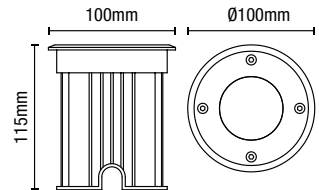

IP67

- Die-cast aluminium with glass lens
- robust construction
- Min void: 115mm
- Cable length: 300mm

PAN Ground Light

IP67
Rated

87mm
Cut-out

Class 1

0.35kg

Code	Description	Finish	Lamp	Dimensions	Cutout
ZN-29184-BLK	Pan Ground Light	Black	1 x 7W max LED GU10	Dia:100mm H:135mm	Dia:87mm

IP67

- Stainless steel with glass lens
- robust construction
- Min void: 115mm
- Cable length: 300mm

PAN Ground Light

IP67
Rated

87mm
Cut-out

Class 1

0.35kg

Code	Description	Finish	Lamp	Dimensions	Cutout
ZN-20965-SST	Pan Ground Light	Stainless Steel	1 x 7W max LED GU10	Dia:100mm H:115mm	Dia:87mm
ZN-20965-BLK	Pan Ground Light	Black	1 x 7W max LED GU10	Dia:100mm H:115mm	Dia:87mm