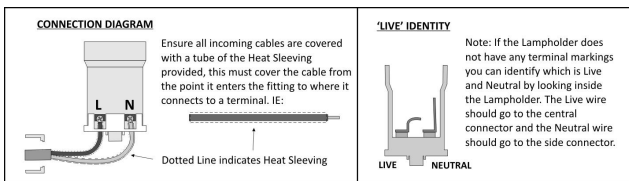

COAST

INS CZ 38639 - C

1

2

WARNING: Please make sure the silicone "O" ring is in position before fixing the screw!

3

4

Requires 1 x 10W Max. E27 LED GLS bulb - Not included