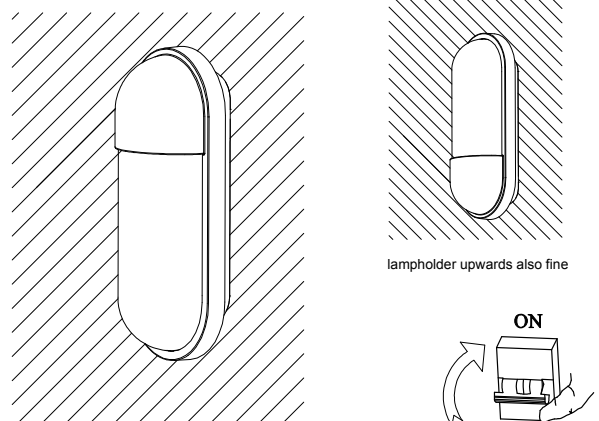

COAST

INS CZ 38639 - C

1

2

WARNING: Please make sure the silicone "O" ring is in position before fixing the screw!

3

4

Requires 1 x 10W Max. E27 LED GLS bulb - Not included

5

6

Please take time to read this leaflet carefully and retain it for future reference.