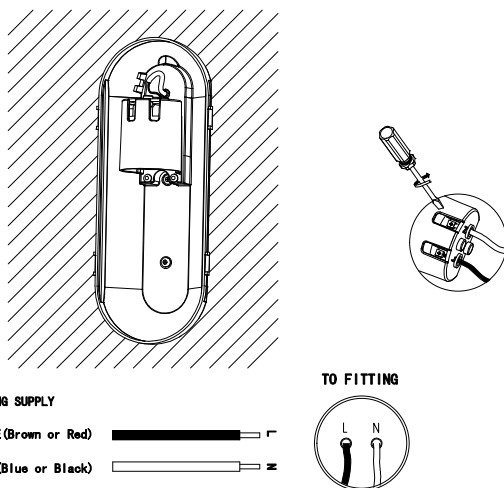

COAST

INS CZ 38639 - C

1

2

WARNING: Please make sure the silicone "O" ring is in position before fixing the screw!

3

4

Requires 1 x 10W Max. E27 LED GLS bulb - Not included