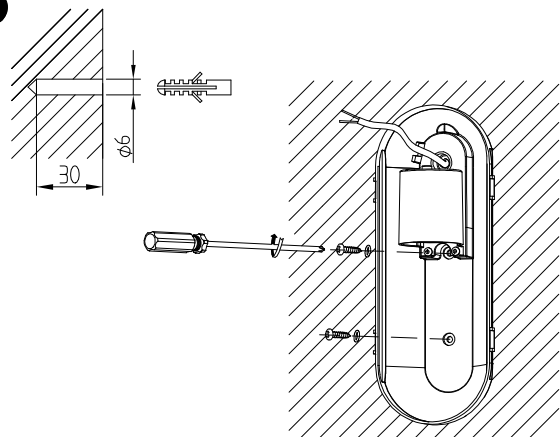

COAST

INS CZ 38639 - C

1

2

WARNING: Please make sure the silicone "O" ring is in position before fixing the screw!

3

4

Requires 1 x 10W Max. E27 LED GLS bulb - Not included