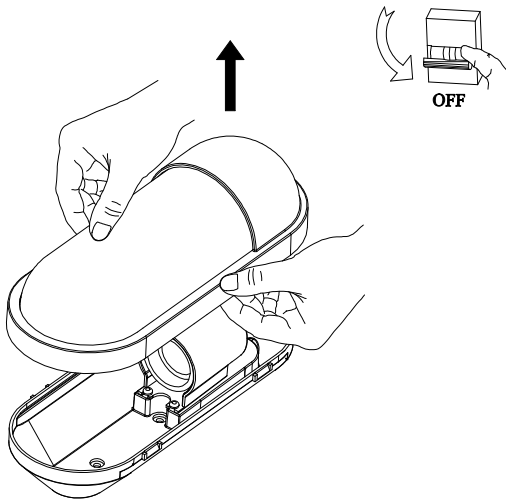

COAST

INS CZ 38639 - C

1

2

WARNING: Please make sure the silicone "O" ring is in position before fixing the screw!

3

4

Requires 1 x 10W Max. E27 LED GLS bulb - Not included