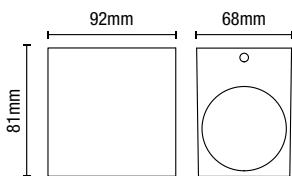

IP44

- IP44 rated
- Available in 2 finishes

FLEET

Square Up/Down Light

Code	Finish	Description	Lamp	Dimensions
ZN-31759-ANTH	Anthracite	Fleet Square Up/Down Wall Light	2 x 7W max LED GU10	Proj:92mm W:68mm H:150mm
ZN-31759-SIL	Silver			

IP44

- IP44 rated
- Available in 2 finishes

FLEET

Square Downlight

Code	Finish	Description	Lamp	Dimensions
ZN-31758-ANTH	Anthracite	Fleet Square Downlight	1 x 7W max LED GU10	Proj:92mm W:68mm H:81mm
ZN-31758-SIL	Silver			