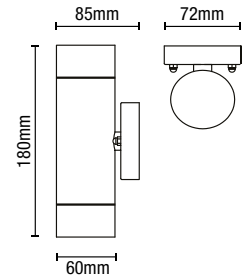

0.49kg

Code	Description	Finish	Lamp	Dimensions
ZN-41101-BRNZ	Brac Downlight	Bronze	1 x 7W max LED GU10	W:72mm H:120mm Proj:85mm
ZN-41101-RBRS		Brass		

NEW

IP54

- Solid brass construction
- Available in 2 finishes

Bronze

Brass

BRAC Up/Down Wall Light

IP54
Rated

Class 1

0.71kg

Code	Description	Finish	Lamp	Dimensions
ZN-41102-BRNZ	Brac Up/Down Wall Light	Bronze	2 x 7W max LED GU10	W:72mm H:180mm Proj:85mm
ZN-41102-RBRS		Brass		