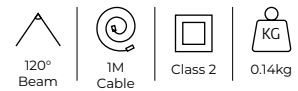

Code	Description	Lamp	Kelvin	Lumen	Dimensions
CUL-25317	Pozza Under Cabinet Light	1.5W LED	3000	130	Dia:65mm Proj:20mm
CUL-21624	Pozza Under Cabinet Light	1.5W LED	4000	140	Dia:65mm Proj:20mm

- Mains connected - no driver required
- Brushed satin nickel finish with opal polycarbonate diffuser
- Available in 3000K/4000K/6000K
- 1.5W LED module (SMD)
- Lm/W: 100

LAGHETTO

LED Under Cabinet Light

Code	Description	Lamp	Kelvin	Lumen	Dimensions
CUL-25318	Laghetto Under Cabinet Light	1.5W LED	3000	130	Dia:75mm Proj:26mm
CUL-21625	Laghetto Under Cabinet Light	1.5W LED	4000	140	Dia:75mm Proj:26mm
CUL-25218	Laghetto Under Cabinet Light	1.5W LED	6000	150	Dia:75mm Proj:26mm