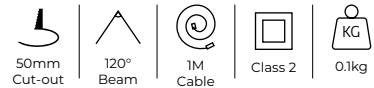

Code	Description	Lamp	Kelvin	Lumen	Dimensions
CUL-25317	Pozza Under Cabinet Light	1.5W LED	3000	130	Dia:65mm Proj:20mm
CUL-21624	Pozza Under Cabinet Light	1.5W LED	4000	140	Dia:65mm Proj:20mm

- Mains connected - no driver required
- Brushed satin nickel finish with opal polycarbonate diffuser
- Available in 3000K/4000K/6000K
- 1.5W LED module (SMD)
- Lm/W: 100

LAGHETTO

LED Under Cabinet Light

Code	Description	Lamp	Kelvin	Lumen	Dimensions
CUL-25318	Laghetto Under Cabinet Light	1.5W LED	3000	130	Dia:75mm Proj:26mm
CUL-21625	Laghetto Under Cabinet Light	1.5W LED	4000	140	Dia:75mm Proj:26mm
CUL-25218	Laghetto Under Cabinet Light	1.5W LED	6000	150	Dia:75mm Proj:26mm