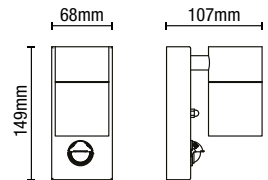

IP44

- Stainless steel [301] construction
- Part of a full range of exterior fittings including, wall, ceiling, ground or spike
- 5 colour options
- Multi-function PIR

LETO

Downlight with PIR Sensor

Class 1

PIR Sensor

0.5kg

Available in 5 colour options

Code	Description	Finish	Lamp	Dimensions
ZN-37938-BLK	Leto Downlight	Black	1 x 7W max LED GU10	H:149mm W:68mm Proj:107mm
ZN-37938-SST		Stainless Steel		
ZN-37938-ANTH		Anthracite		
ZN-37938-WHT		White		
ZN-37938-COP		Copper		