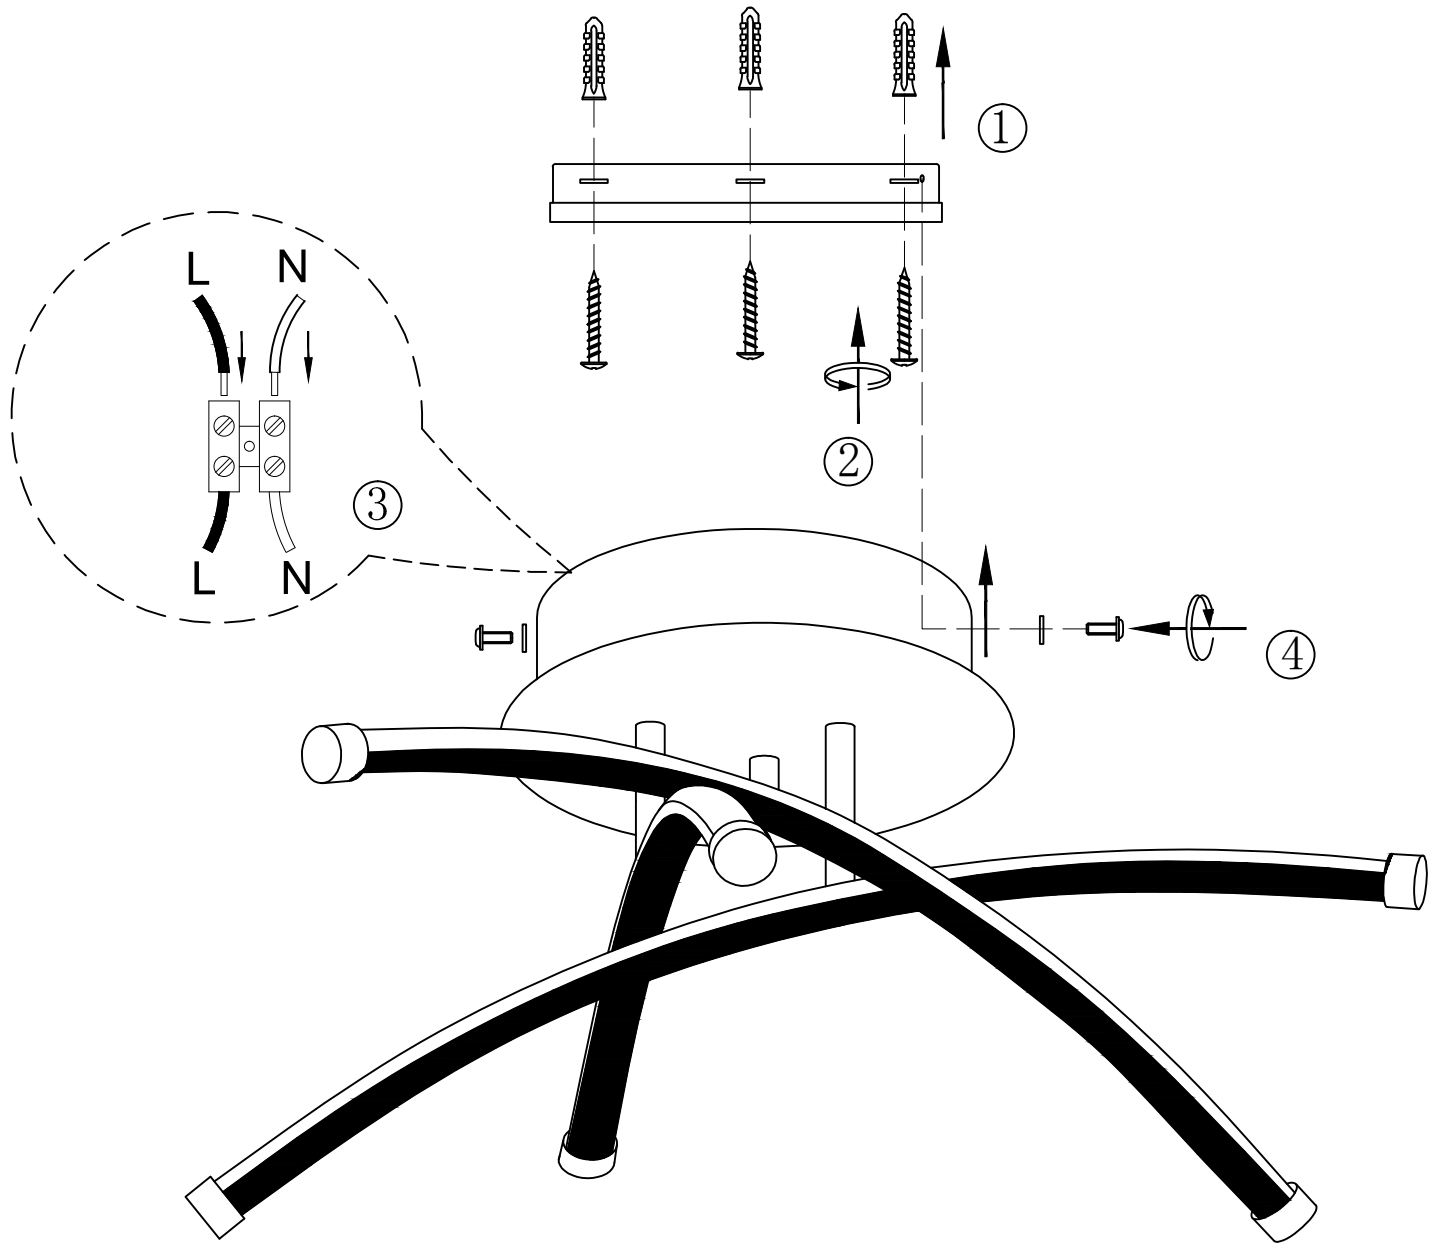

Spa

INS SPA 36140 - A

11W INTEGRAL LED, 400LM, 4000K

Please take time to read this leaflet carefully and retain it for future reference.