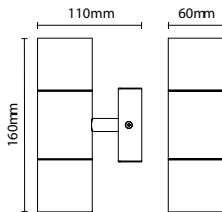

IP44

- IP44 rated
- Constructed from [301] stainless steel and clear glass
- Comes in 6 different finishes
- PIR & Photocell versions available

LETO

Up/Down Wall Light

Available in 6 colour options

Code	Finish	Description	Lamp	Dimensions
ZN-20941-SST	Stainless Steel	Leto Up/Down Wall Light	2 x 7W max LED GU10	H:160mm W:60mm Proj:110mm
ZN-20941-POLSST	Polished Stainless			
ZN-20941-BLK	Black			
ZN-20941-WHT	White			
ZN-20941-ANTH	Anthracite			
ZN-20941-COP	Copper			