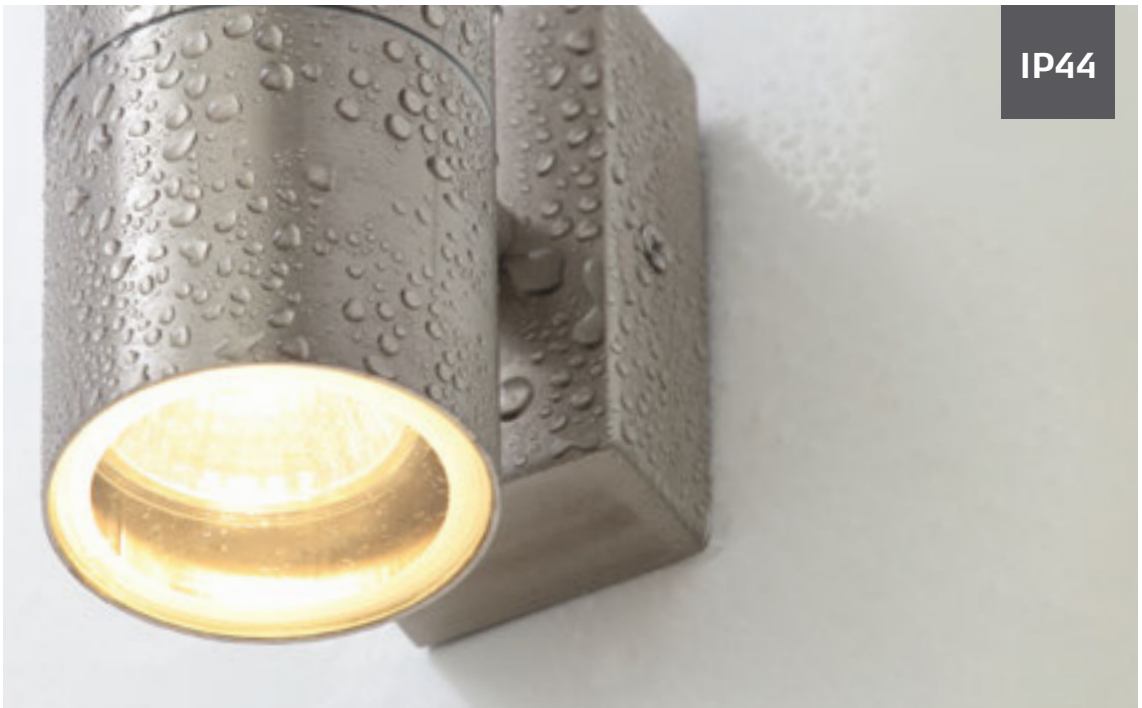

IP44

- IP44 rated
- Constructed from [301] stainless steel and clear glass
- Comes in 6 different finishes
- PIR & Photocell versions available

LETO

Up/Down Wall Light

Available in 6 colour options

Code	Finish	Description	Lamp	Dimensions
ZN-20941-SST	Stainless Steel	Leto Up/Down Wall Light	2 x 7W max LED GU10	H:160mm W:60mm Proj:110mm
ZN-20941-POLSST	Polished Stainless			
ZN-20941-BLK	Black			
ZN-20941-WHT	White			
ZN-20941-ANTH	Anthracite			
ZN-20941-COP	Copper			