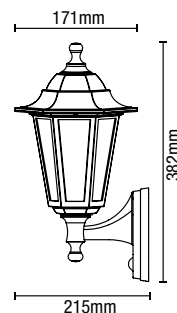

IP44

- Polycarbonate construction
- Corrosion resistant
- 2 alternate installation options

BIANCA

Up or Down Wall Lantern

Code	Description	Lamp	Dimensions
CZ-25145-BLK	Bianca Up or Down Wall Lantern	1 x 10W max LED E27 GLS	Proj:261mm W:222mm H:402mm

IP44

MANUAL OVERRIDE

- Polycarbonate construction
- Corrosion resistant
- 6m Detection Distance
- Manual override function enables you to switch off PIR

BIANCA

Wall Lantern with PIR

Code	Description	Lamp	Dimensions
CZ-25150-BLK	Bianca Wall Lantern with PIR	1 x 10W max LED E27 GLS	Proj:215mm W:171mm H:382mm