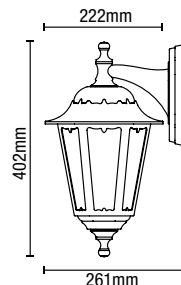

IP44

- Polycarbonate construction
- Corrosion resistant
- 2 alternate installation options

BIANCA

Up or Down Wall Lantern

Code	Description	Lamp	Dimensions
CZ-25145-BLK	Bianca Up or Down Wall Lantern	1 x 10W max LED E27 GLS	Proj:261mm W:222mm H:402mm

IP44

MANUAL OVERRIDE

- Polycarbonate construction
- Corrosion resistant
- 6m Detection Distance
- Manual override function enables you to switch off PIR

BIANCA

Wall Lantern with PIR

Code	Description	Lamp	Dimensions
CZ-25150-BLK	Bianca Wall Lantern with PIR	1 x 10W max LED E27 GLS	Proj:215mm W:171mm H:382mm