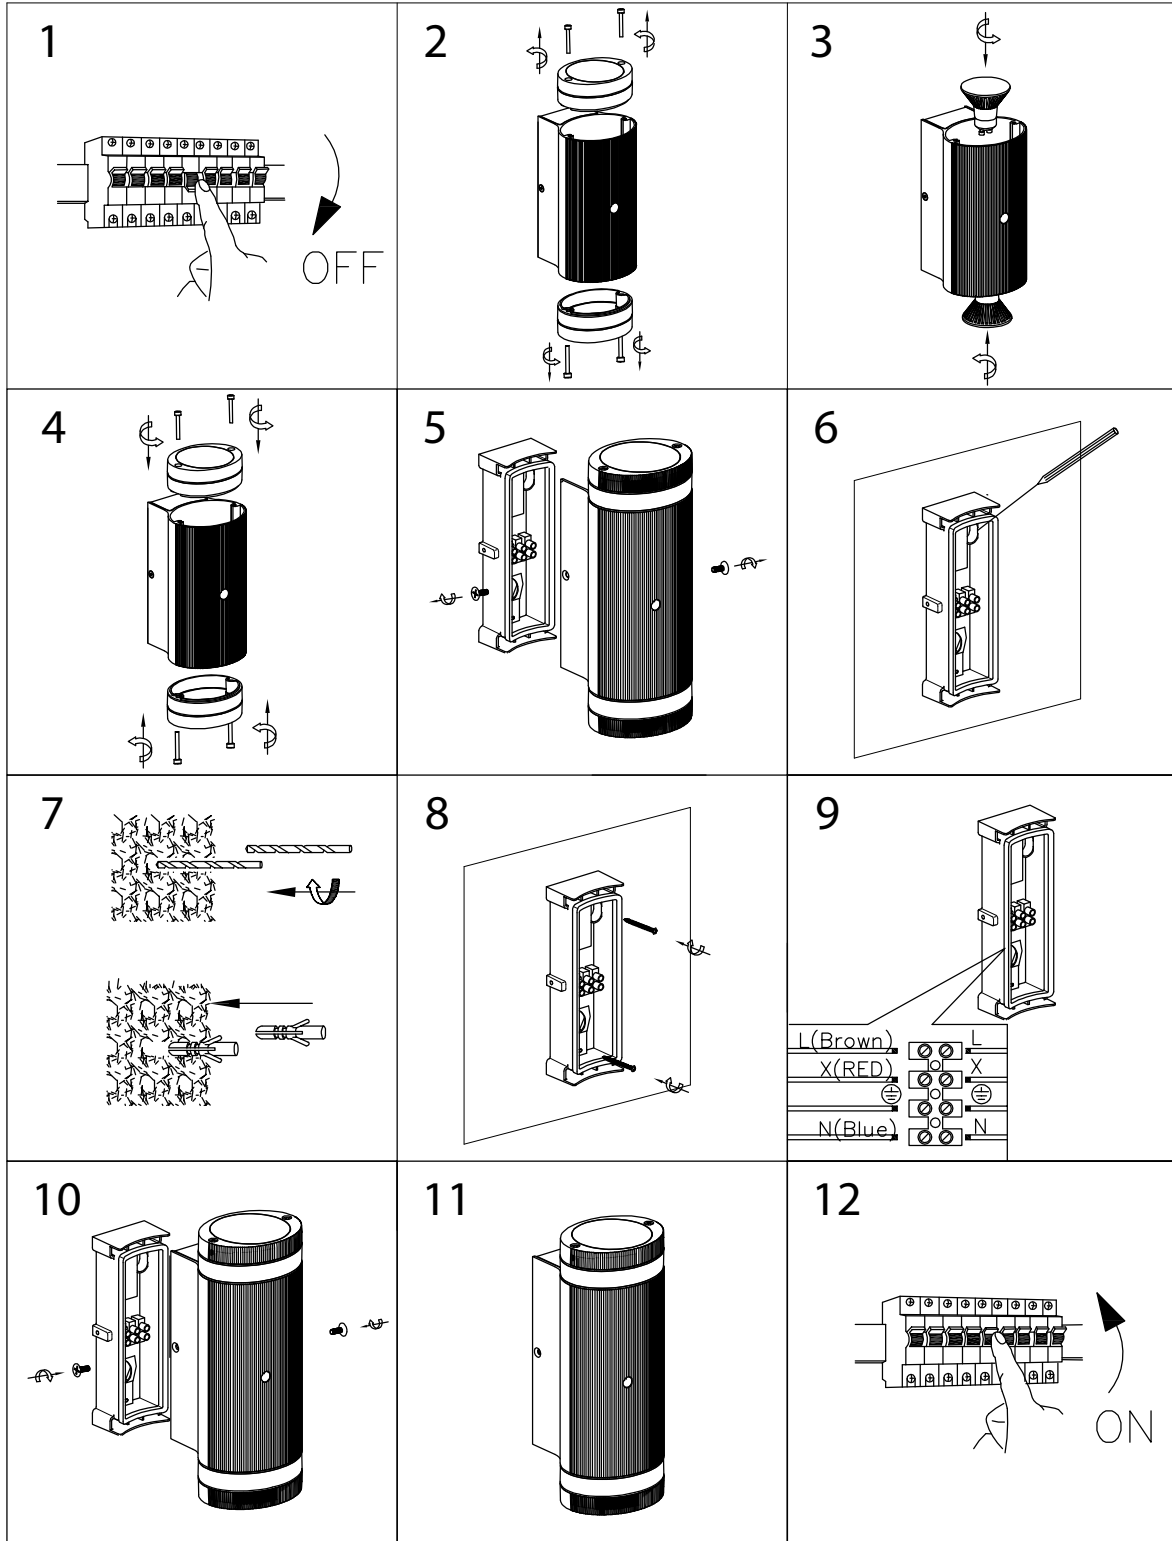

The Dusk till Dawn sensor will operate when the ambient light drops below 20 lux (dusk), and will switch off when the ambient light reaches 80 lux (dawn).

INS ZN 35685 - C

Please take time to read this leaflet carefully and retain it for future reference.