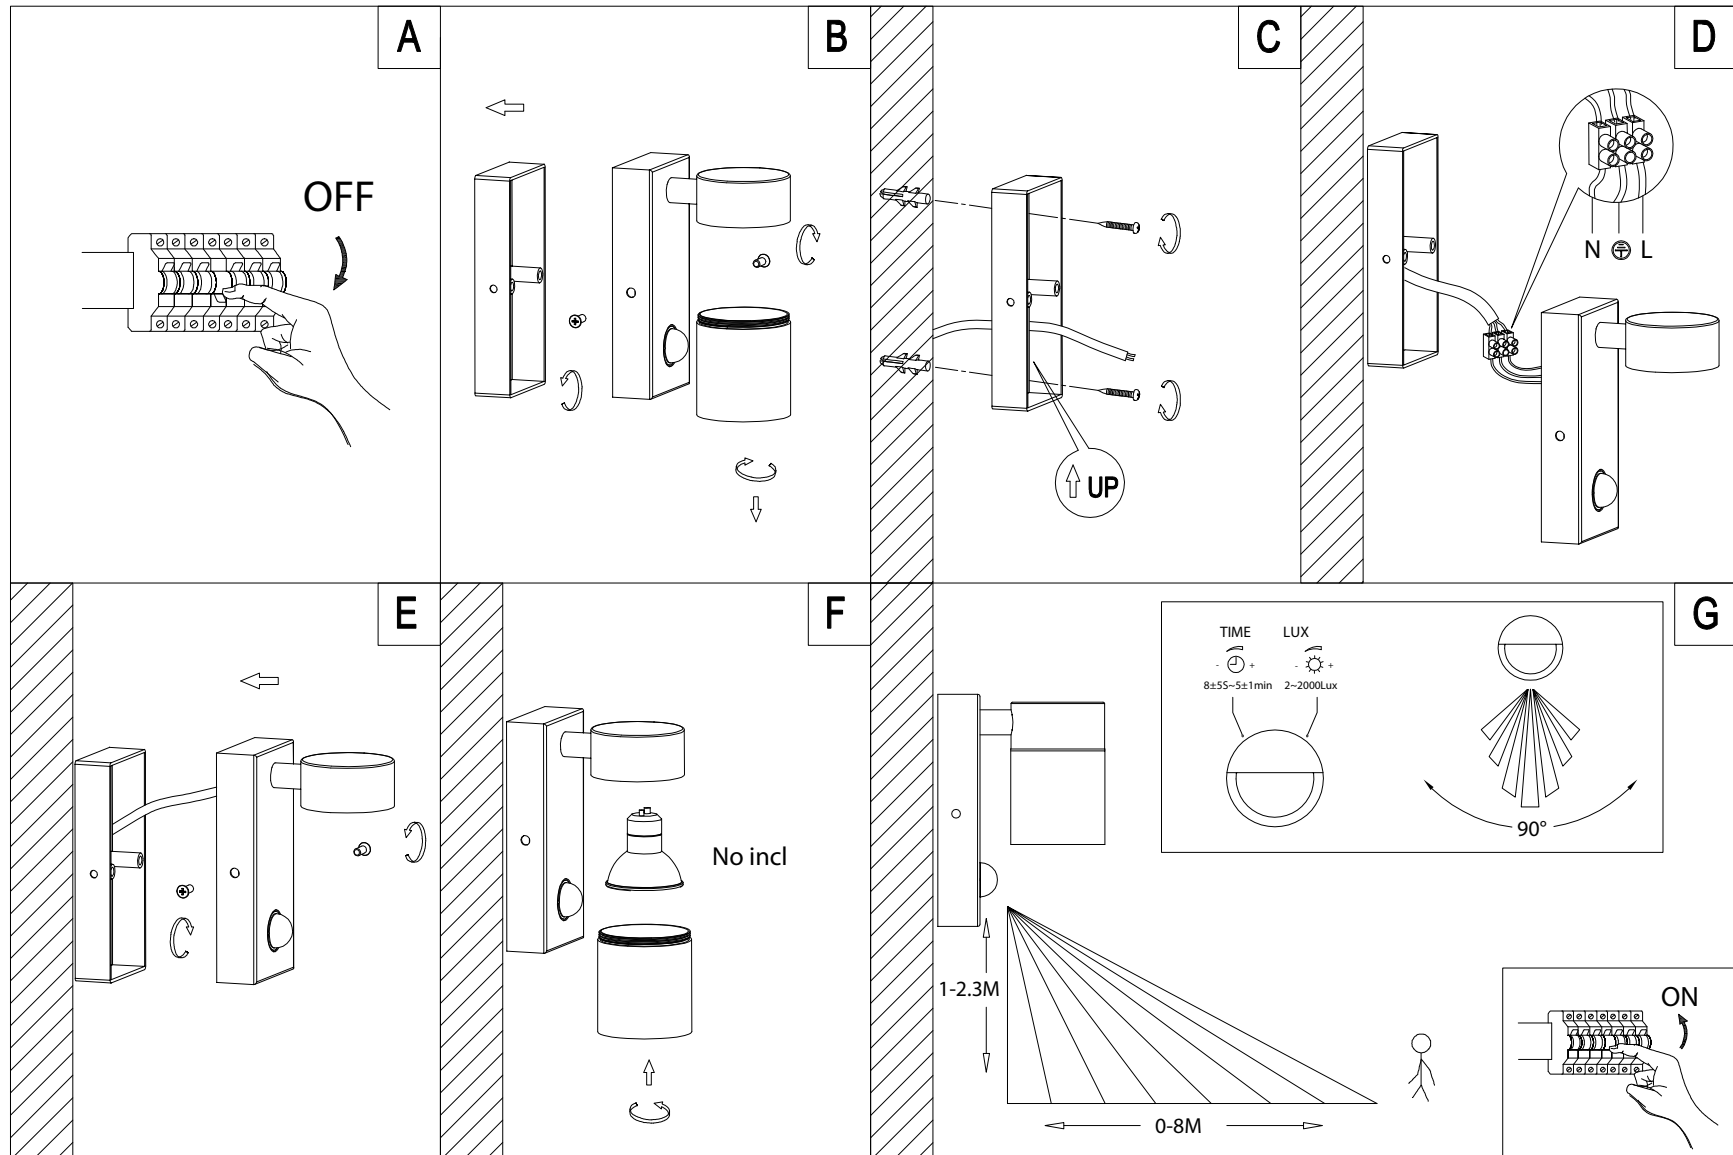

ZINK

INS 37938 - C

REQUIRES 7W MAX. GU10 LED REFLECTOR BULB
BULB NOT INCLUDED

Please take time to read this leaflet carefully and retain it for future reference.