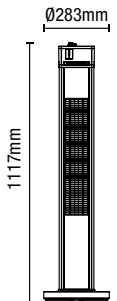

3
HEAT
SETTINGS

IP55

- Remote control operated
- Tip over safety switch
- 3 variable heat settings
- Heat coverage approx 10m²
- IP55 rated
- Outdoor use only

BLAZE

Standing Patio Heater

3 Heat
Settings

IP55
Rated

7.8kg

Code	Description	Finish	Power (w)	Dimensions
ZR-32300-BLK	Blaze Standing Patio Heater	Black	1600	H:1117mm Dia:283mm